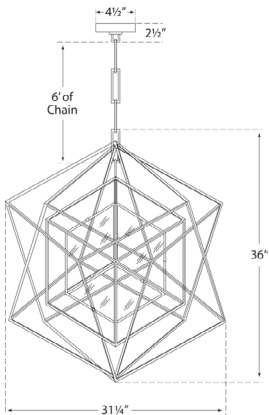

Cubist Medium Chandelier

KW5021G-CG

Materials Shown

Gild with Clear Glass

Available in

Gild
Aged Iron
Polished Nickel

Dimensions

Height: 36.5"

Width: 32"

Canopy: 4.5" Square

Socket

4 - E12 Candelabra

Wattage

4 - 60 B11

Weight

28lbs

Cubist Medium Chandelier

KW5021PN-CG

Materials Shown

Polished Nickel with Clear Glass

Available in

**Gild
Aged Iron
Polished Nickel**

Dimensions

Height: 36.5"
Width: 32"
Canopy: 4.5" Square