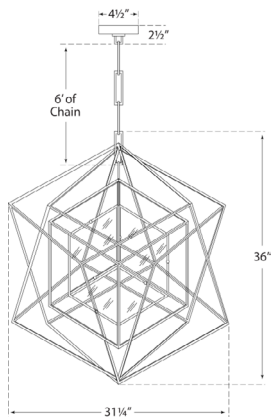

Cubist Medium Chandelier

KW5021G-CG

Materials Shown

Gild with Clear Glass

Available in

Gild
Aged Iron
Polished Nickel

Dimensions

Height: 36.5"

Width: 32"

Canopy: 4.5" Square

Socket

4 - E12 Candelabra

Wattage

4 - 60 B11

Weight

28lbs

Cubist Medium Chandelier

KW5021AI-CG

Materials Shown

Aged Iron with Clear Glass

Available in

**Gild
Aged Iron
Polished Nickel**

Dimensions

Height: 36.5"