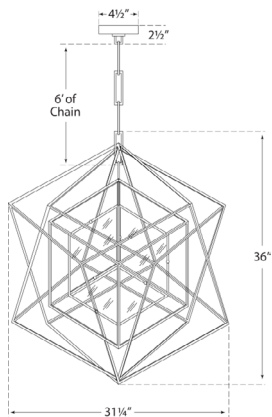

Cubist Medium Chandelier

KW5021G-CG

Materials Shown

Gild with Clear Glass

Available in

Gild
Aged Iron
Polished Nickel

Dimensions

Height: 36.5"

Width: 32"

Canopy: 4.5" Square

Socket

4 - E12 Candelabra

Wattage

4 - 60 B11

Weight

28lbs

Cubist Medium Chandelier

KW5021PN-CG

Materials Shown

Polished Nickel with Clear Glass

Available in

**Gild
Aged Iron
Polished Nickel**

Dimensions

Height: 36.5"
Width: 32"
Canopy: 4.5" Square