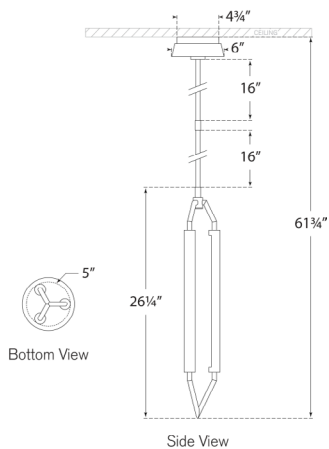

Apparel Small Lantern

KW5702AB

Materials Shown

Antique-Burnished Brass

Available in

Antique-Burnished Brass

Bronze

Polished Nickel

Dimensions

O/A Height: 61.75"

Min. Custom Height: 33"

Width: 6"

Canopy: 4.75" Round

Socket

Dedicated LED

Wattage

35w (2800lm)

Weight

10lbs

Note

Custom Height Available