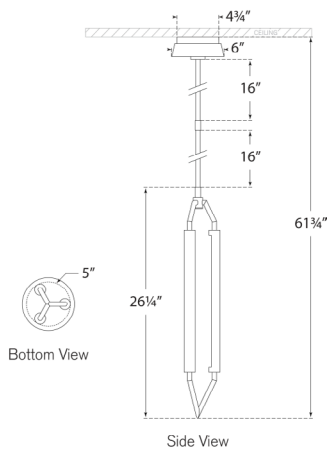

Apparel Small Lantern

KW5702BZ

Materials Shown

Bronze

Available in

Antique-Burnished Brass

Bronze

Polished Nickel

Dimensions

O/A Height: 61.75"

Min. Custom Height: 33"

Width: 6"

Canopy: 4.75" Round

Socket

Dedicated LED

Wattage

35w (2800lm)

Weight

10lbs

Note

Custom Height Available