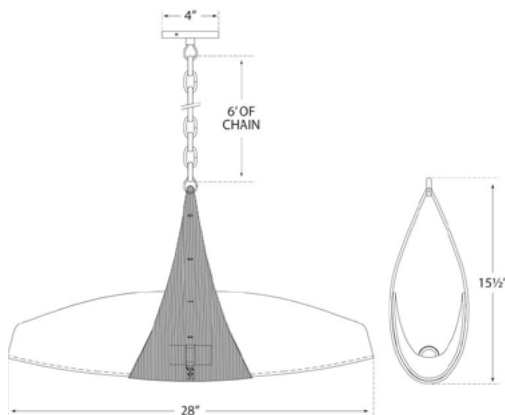

UTOPIA BANDED PENDANT

KW5553

MATERIALS SHOWN

AGED IRON WITH
WHITE GLASS

AVAILABLE IN

AGED IRON
GILD

DIMENSIONS

WIDTH: 28"
HEIGHT: 15.5"
CANOPY: 4" ROUND

SOCKET

2 - KEYLESS

WATTAGE

2 - 60 B