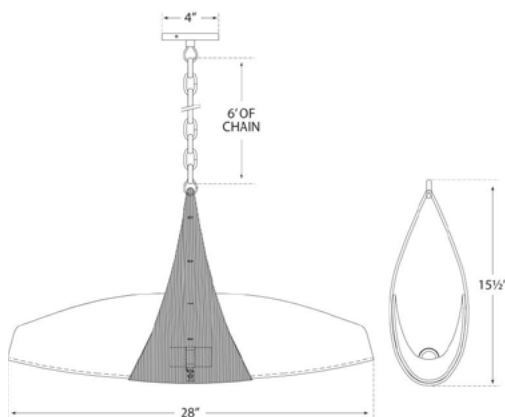

UTOPIA BANDED PENDANT

KW5553

MATERIALS SHOWN

GILD WITH WHITE GLASS

AVAILABLE IN

AGED IRON
GILD

DIMENSIONS

WIDTH: 28"
HEIGHT: 15.5"
CANOPY: 4" ROUND

SOCKET

2 - KEYLESS

WATTAGE

2 - 60 B