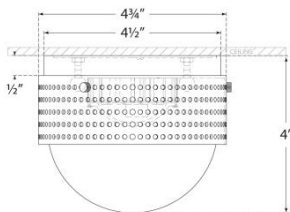

Precision 4.5\"/>

KW4056AB-WG

Materials Shown

**Antique-Burnished Brass with
White Glass**

Available in

**Antique-Burnished Brass
Bronze
Polished Nickel**

Dimensions

**Height: 4\"/>
Width: 4.75\"
Canopy: 4.5\" Round**

Dimensions

Height: 4\"/>

Width: 4.75\"/>

Canopy: 4.5\"/>

Socket

Dedicated LED

Wattage

12w (1100lm)

Weight

2lbs

Bottom View

Side View

Precision 4.5\"/>

KW4056PN-WG

Materials Shown

Polished Nickel with White Glass

Available in

Antique-Burnished Brass

Bronze

Polished Nickel

Dimensions

Height: 4\"/>

Width: 4.75\"/>

Canopy: 4.5\"/>