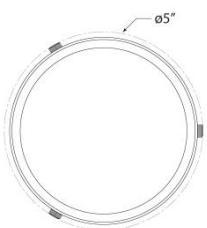

Precision 4.5\"/>

KW4056AB-WG

Materials Shown

**Antique-Burnished Brass with
White Glass**

Available in

**Antique-Burnished Brass
Bronze
Polished Nickel**

Dimensions

**Height: 4\"/>
Width: 4.75\"
Canopy: 4.5\" Round**

Dimensions

Height: 4\"/>

Width: 4.75\"/>

Canopy: 4.5\"/>

Socket

Dedicated LED

Wattage

12w (1100lm)

Weight

2lbs

Bottom View

Side View

Precision 4.5\"/>

KW4056PN-WG

Materials Shown

Polished Nickel with White Glass

Available in

Antique-Burnished Brass

Bronze

Polished Nickel

Dimensions

Height: 4\"/>

Width: 4.75\"/>

Canopy: 4.5\"/>