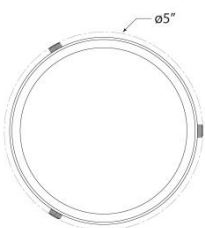

Precision 4.5\"/>

KW4056AB-WG

Materials Shown

**Antique-Burnished Brass with
White Glass**

Available in

**Antique-Burnished Brass
Bronze
Polished Nickel**

Dimensions

**Height: 4\"/>
Width: 4.75\"
Canopy: 4.5\" Round**

Socket

Dedicated LED

Wattage

12w (1100lm)

Weight

2lbs

Bottom View

Side View

Dimensions

Height: 4\"/>

Width: 4.75\"/>

Canopy: 4.5\"/>

Socket

Dedicated LED

Wattage

12w (1100lm)

Weight

2lbs

Bottom View

Side View

Precision 4.5\"/>

KW4056PN-WG

Materials Shown

Polished Nickel with White Glass