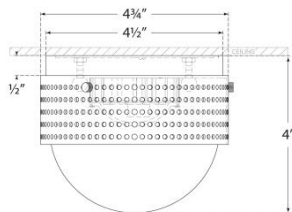

Precision 4.5\"/>

KW4056AB-WG

Materials Shown

**Antique-Burnished Brass with
White Glass**

Available in

**Antique-Burnished Brass
Bronze
Polished Nickel**

Dimensions

**Height: 4\"/>
Width: 4.75\"
Canopy: 4.5\" Round**

Socket

Dedicated LED

Wattage

12w (1100lm)

Weight

2lbs

Side View