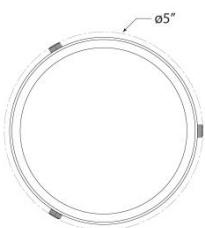

Bottom View