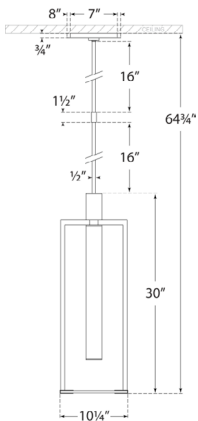

Melange Medium Floating Disc Pendant

KW5612BZ-ALB

Materials Shown

Bronze with Alabaster

Available in

Antique-Burnished Brass

Bronze

Polished Nickel

Dimensions

O/A Height: 64.75"

Min. Custom Height: 36"

Width: 10.25"

Canopy: 7" Round

Socket

Dedicated LED

Wattage

9w (900lm)

Weight

15lbs

Note

Custom Height Available