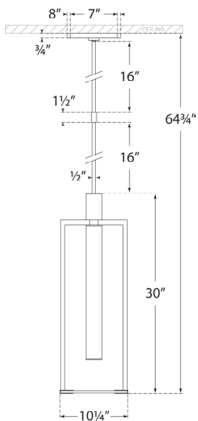

Melange Medium Floating Disc Pendant

KW5612AB-ALB

Materials Shown

**Antique-Burnished Brass with
Alabaster**

Available in

**Antique-Burnished Brass
Bronze
Polished Nickel**

Dimensions

**O/A Height: 64.75"
Min. Custom Height: 36"
Width: 10.25"
Canopy: 7" Round**

Dimensions

O/A Height: 64.75"

Min. Custom Height: 36"

Width: 10.25"

Canopy: 7" Round

Socket

Dedicated LED

Wattage

Polished Nickel with Alabaster

Available in

Antique-Burnished Brass

Bronze

Polished Nickel

Dimensions

O/A Height: 64.75"

Min. Custom Height: 36"

Width: 10.25"

Canopy: 7" Round

Socket

Dedicated LED

Wattage

9w (900lm)

Weight

15lbs