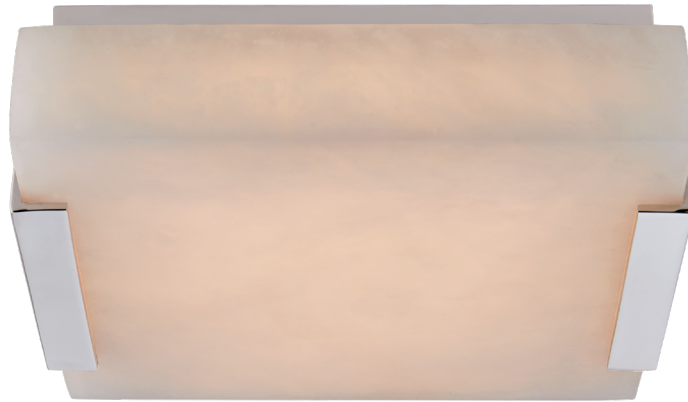

Covet Small Flush Mount

KW4114AB-ALB

Top View

Side View

Materials Shown

**Antique-Burnished Brass with
Alabaster**

Available in

**Antique-Burnished Brass
Bronze
Polished Nickel**

Dimensions

Height: 2.25"
Width: 8.25"
Canopy: 7.25" Square

Socket

Dedicated LED

Wattage

24w (2000lm)

Weight

7lbs

Polished Nickel

Dimensions

Height: 2.25"

Width: 8.25"

Canopy: 7.25" Square

Socket

Dedicated LED

Wattage

24w (2000lm)

Weight

7lbs

Note

**Alabaster is a Natural Stone |
Variations in Color and Texture are
Expected**

Top View

Front View

Side View