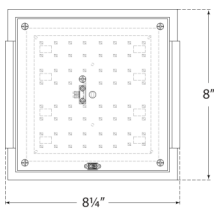

Covet Small Flush Mount

KW4114AB-ALB

Top View