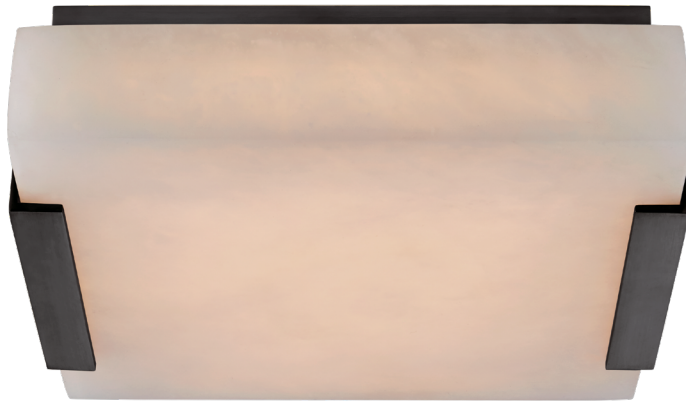

Covet Small Flush Mount

KW4114BZ-ALB

Materials Shown

Bronze with Alabaster

Available in

**Antique-Burnished Brass
Bronze**

Polished Nickel

Dimensions

Height: 2.25"

Width: 8.25"

Canopy: 7.25" Square

Socket

Dedicated LED

Wattage

24w (2000lm)

Weight

7lbs

Note

**Alabaster is a Natural Stone |
Variations in Color and Texture are
Expected**