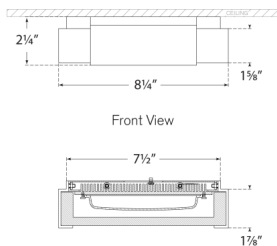

Side View

Materials Shown

**Antique-Burnished Brass with
Alabaster**

Available in

**Antique-Burnished Brass
Bronze
Polished Nickel**

Dimensions

Height: 2.25"
Width: 8.25"
Canopy: 7.25" Square

Socket

Dedicated LED

Wattage

24w (2000lm)

Weight

7lbs

Note

**Alabaster is a Natural Stone |
Variations in Color and Texture are
Expected**