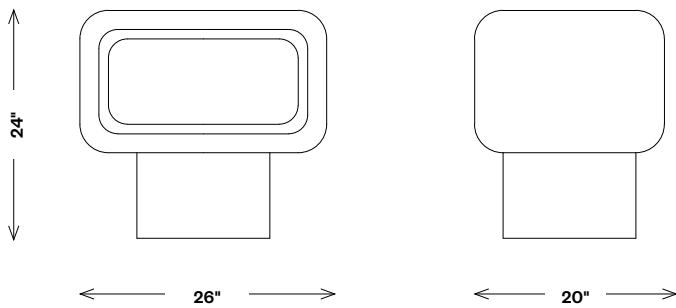

Colina End Table

FCS20023

Materials Shown

White Plaster

Available in

**White Plaster
Cinnabar Plaster
Shadow Plaster**

Dimensions

Width: 26"

Depth: 20"

Height: 24"

Finishes