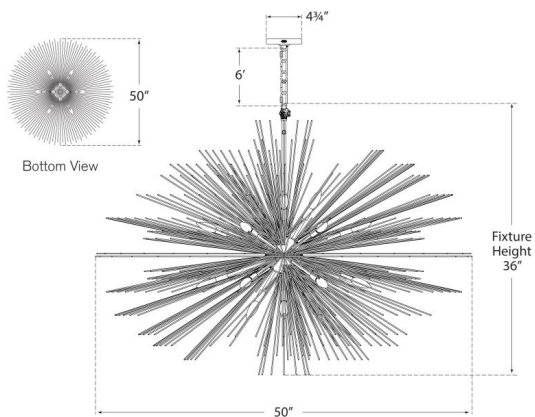

Materials Shown

Gild

Available in

Gild

Aged Iron

Polished Nickel

Burnished Silver Leaf

Dimensions

Height: 36"

Width: 50"

Canopy: 4.75" Round

Socket

20 - E12 Candelabra

Wattage

20 - 40 C11

Weight

47lbs