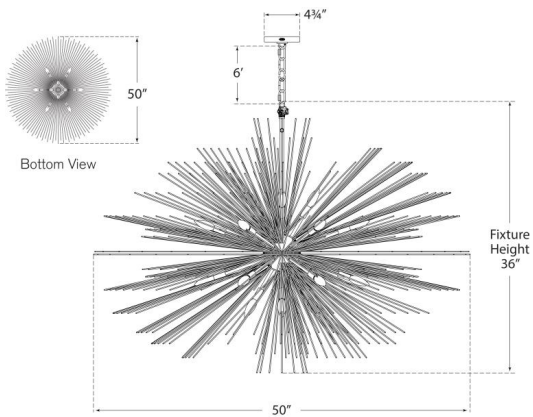

Materials Shown

Aged Iron

Available in

Gild

Aged Iron

Polished Nickel

Burnished Silver Leaf

Dimensions

Height: 36"

Width: 50"

Canopy: 4.75" Round

Socket

20 - E12 Candelabra

Wattage

20 - 40 C11

Weight

47lbs