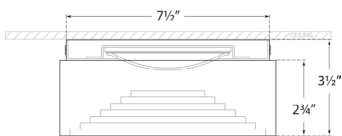

Otto Small Flush Mount

KW4901PN-ALB

Side View