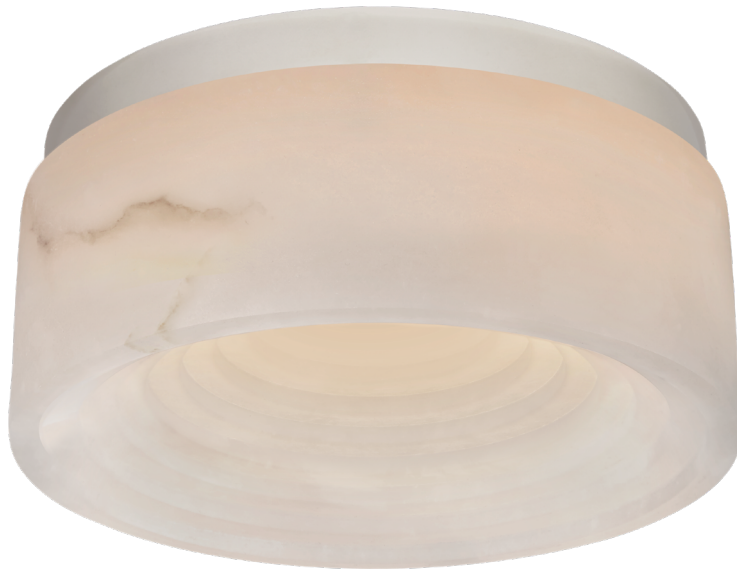

Otto Small Flush Mount

KW4901AB-ALB

Side View

Bottom View

Materials Shown

**Antique-Burnished Brass with
Alabaster**

Available in

**Antique-Burnished Brass
Bronze
Polished Nickel**

Note

**Alabaster is a Natural Stone |
Variations in Color and Texture are
Expected**

Otto Small Flush Mount

KW4901BZ-ALB

Side View

Bottom View

Materials Shown

Bronze with Alabaster

Socket

Dedicated LED

Wattage

18w (1500lm)

Weight

7lbs

Note

**Alabaster is a Natural Stone |
Variations in Color and Texture are
Expected**

Otto Small Flush Mount

KW4901PN-ALB

Side View

Bottom View

Materials Shown

Polished Nickel with Alabaster

Available in

Antique-Burnished Brass