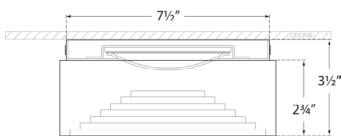

Otto Small Flush Mount

KW4901AB-ALB

Side View