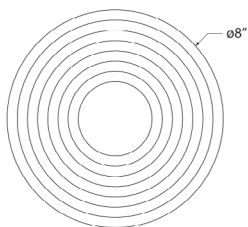

Dimensions

**O/A Height: 3.5"
Width: 8"
Canopy: 7.5" Round**

Socket

Dedicated LED

Wattage

18w (1500lm)

Weight

7lbs

Note

**Alabaster is a Natural Stone |
Variations in Color and Texture are
Expected**

Otto Small Flush Mount

KW4901BZ-ALB

Side View

Bottom View

Materials Shown

Bronze with Alabaster

Available in

Antique-Burnished Brass

Bronze

Polished Nickel

Dimensions

O/A Height: 3.5"

Width: 8"

Canopy: 7.5" Round

Bronze

Polished Nickel

Dimensions

O/A Height: 3.5"

Width: 8"

Canopy: 7.5" Round

Socket

Dedicated LED