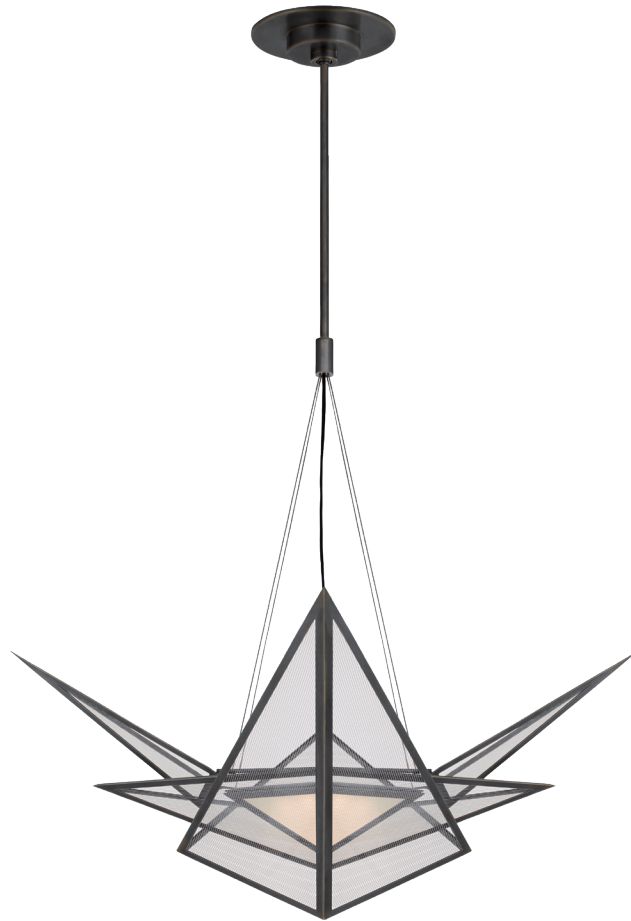

## ORI MEDIUM CHANDELIER

KW5656-ABCLG

### MATERIALS SHOWN

ANTIQUE-BURNISHED BRASS  
WITH CLEAR LINED GLASS

### SOCKET

DEDICATED LED

## ORI MEDIUM CHANDELIER

KW5656-BZCLG