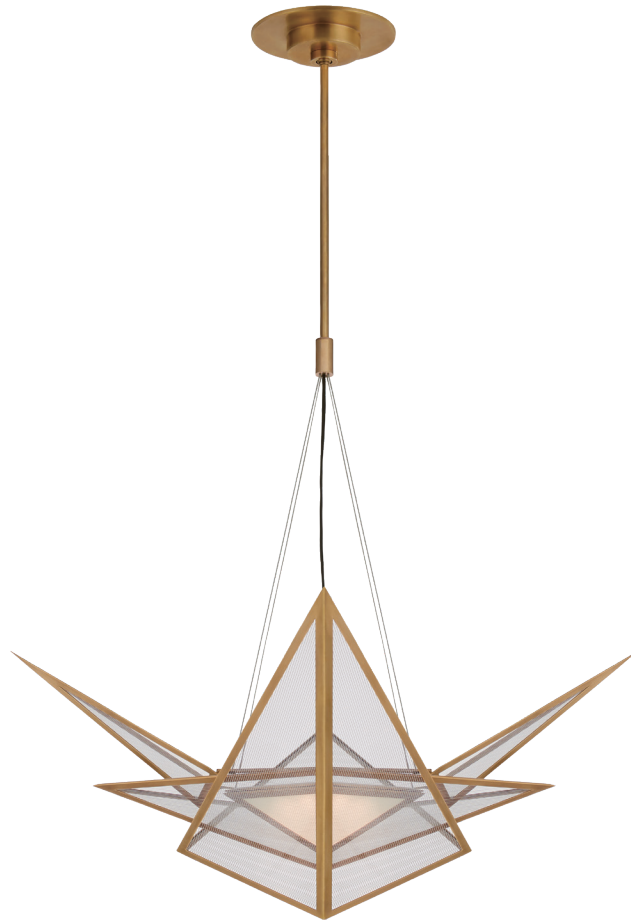

kelly wearstler

## ORI MEDIUM CHANDELIER

KW5656-ABCLG

### MATERIALS SHOWN

ANTIQUE-BURNISHED BRASS  
WITH CLEAR LINED GLASS

### DIMENSIONS

HEIGHT: 65.25"  
MIN. CUSTOM HEIGHT: 37.5"  
WIDTH: 32"  
CANOPY: 8.25" ROUND