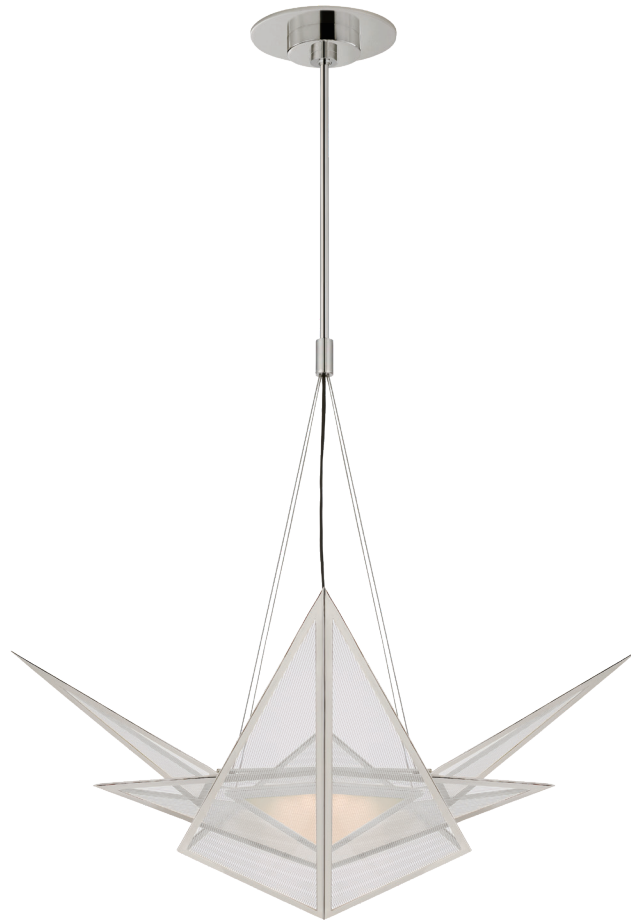

## ORI MEDIUM CHANDELIER

KW5656-ABCLG

### MATERIALS SHOWN

ANTIQUE-BURNISHED BRASS  
WITH CLEAR LINED GLASS

### SOCKET

DEDICATED LED

### WATTAGE

18W (1500LM)

kelly wearstler