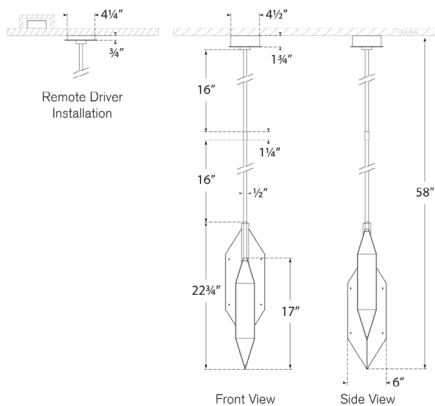

Ophelion Small Pendant

KW5721AB-ALB

Materials Shown

**Antique-Burnished Brass with
Alabaster**

Available in

**Antique-Burnished Brass
Bronze
Polished Nickel**

Dimensions

O/A Height: 58"
Min. Custom Height: 29"
Width: 6"
Canopy: 4.5" Square

Socket

Dedicated LED

Wattage

35w (2800lm)

Weight

23lbs

Notes

Custom Height Available

O/A Height: 58"

Min. Custom Height: 29"

Width: 6"

Canopy: 4.5" Square

Socket

Dedicated LED

Wattage

35w (2800lm)

Available in

**Antique-Burnished Brass
Bronze**

Polished Nickel

Dimensions

O/A Height: 58"

Min. Custom Height: 29"

Width: 6"

Canopy: 4.5" Square