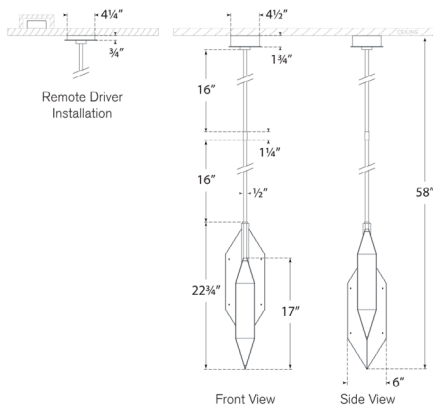

Ophelion Small Pendant

KW5721PN-ALB

Materials Shown

Polished Nickel with Alabaster

Available in

**Antique-Burnished Brass
Bronze**

Polished Nickel

Dimensions

O/A Height: 58"

Min. Custom Height: 29"

Width: 6"

Canopy: 4.5" Square

Socket

Dedicated LED

Wattage

35w (2800lm)

Weight

23lbs

Notes

Custom Height Available