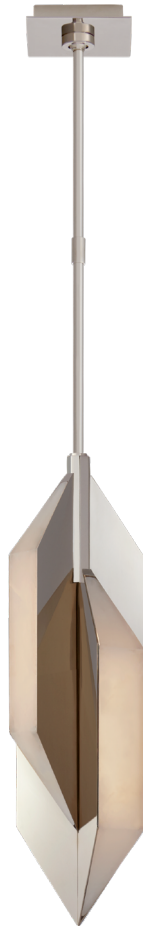

Ophelion Small Pendant

KW5721PN-ALB

Materials Shown

Polished Nickel with Alabaster

Available in

**Antique-Burnished Brass
Bronze**

Polished Nickel

Dimensions

O/A Height: 58"

Min. Custom Height: 29"

Width: 6"

Canopy: 4.5" Square

Socket

Dedicated LED

Wattage

35w (2800lm)

Weight

23lbs

Notes

Custom Height Available