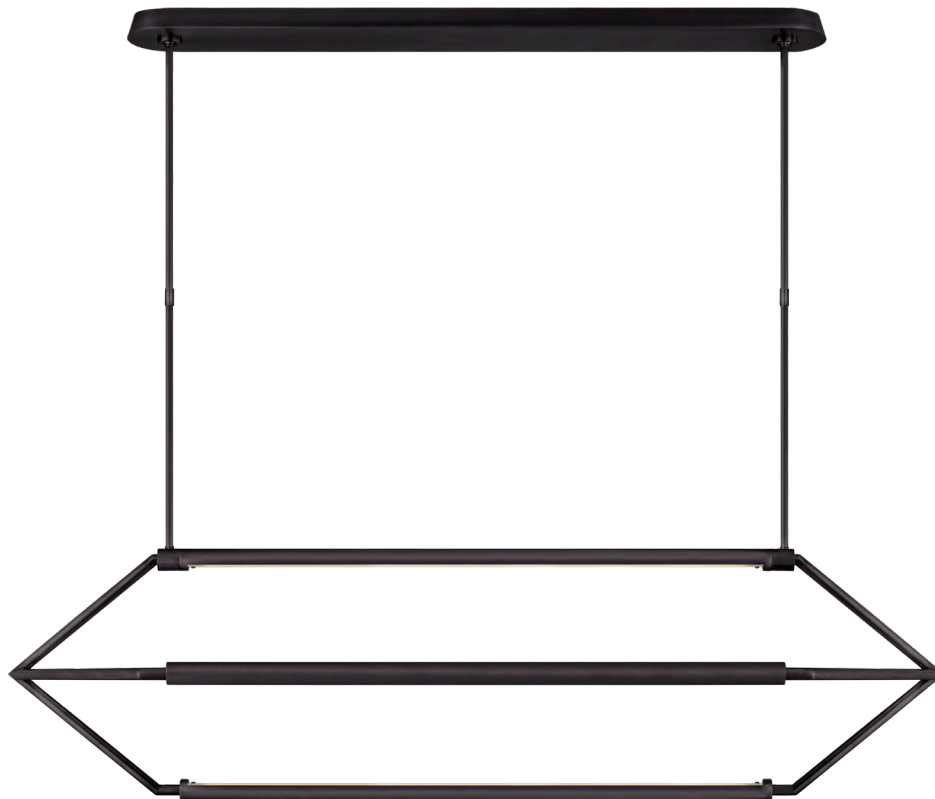

POLISHED NICKEL

NOTE

UL ONLY
CUSTOM HEIGHT AVAILABLE

DIMENSIONS

O/A HEIGHT: 52.25"

FIXTURE HEIGHT: 17"

WIDTH: 63 X 17"

CANOPY: 4.5 X 45.5" OVAL

SOCKET

DEDICATED LED

WATTAGE

40W (3200LM)

kelly wearstler

APPAREIL LARGE LINEAR LANTERN

KW5705-BZ

MATERIALS SHOWN

O/A HEIGHT: 52.25"

FIXTURE HEIGHT: 17"

WIDTH: 63 X 17"

CANOPY: 4.5 X 45.5" OVAL

SOCKET

DEDICATED LED

WATTAGE

40W (3200LM)