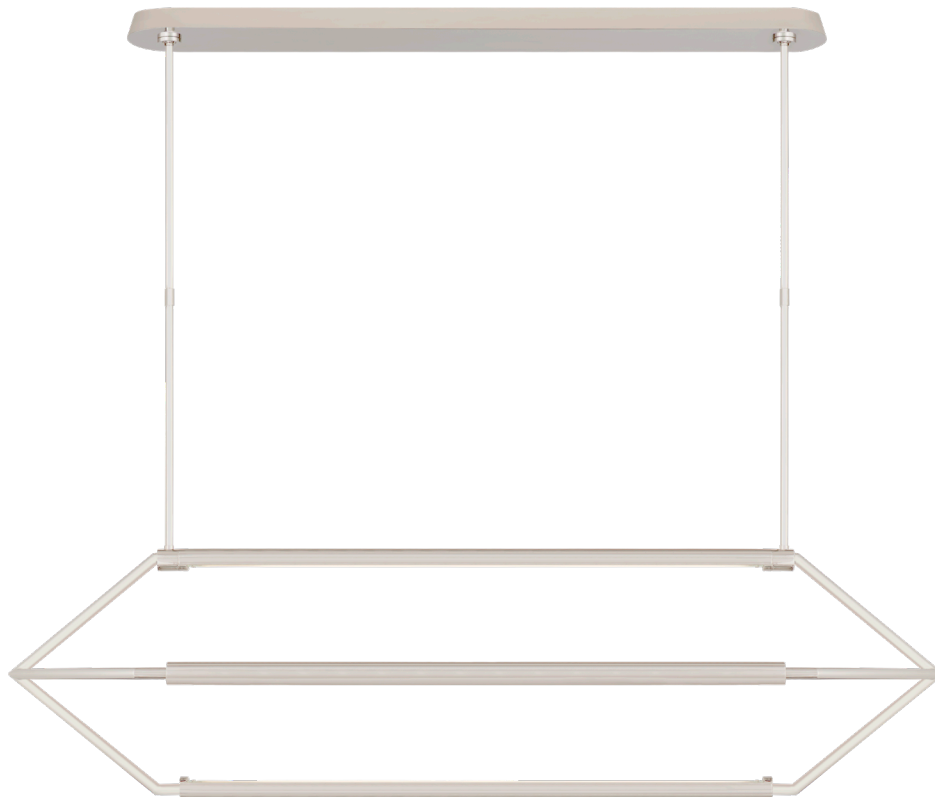

kelly wearstler

APPAREIL LARGE LINEAR LANTERN

KW5705-PN

MATERIALS SHOWN

POLISHED NICKEL

AVAILABLE IN

ANTIQUE-BURNISHED BRASS

BRONZE

POLISHED NICKEL

NOTE

UL ONLY
CUSTOM HEIGHT AVAILABLE

DIMENSIONS

O/A HEIGHT: 52.25"

FIXTURE HEIGHT: 17"

WIDTH: 63 X 17"

CANOPY: 4.5 X 45.5" OVAL

SOCKET

DEDICATED LED

WATTAGE

40W (3200LM)