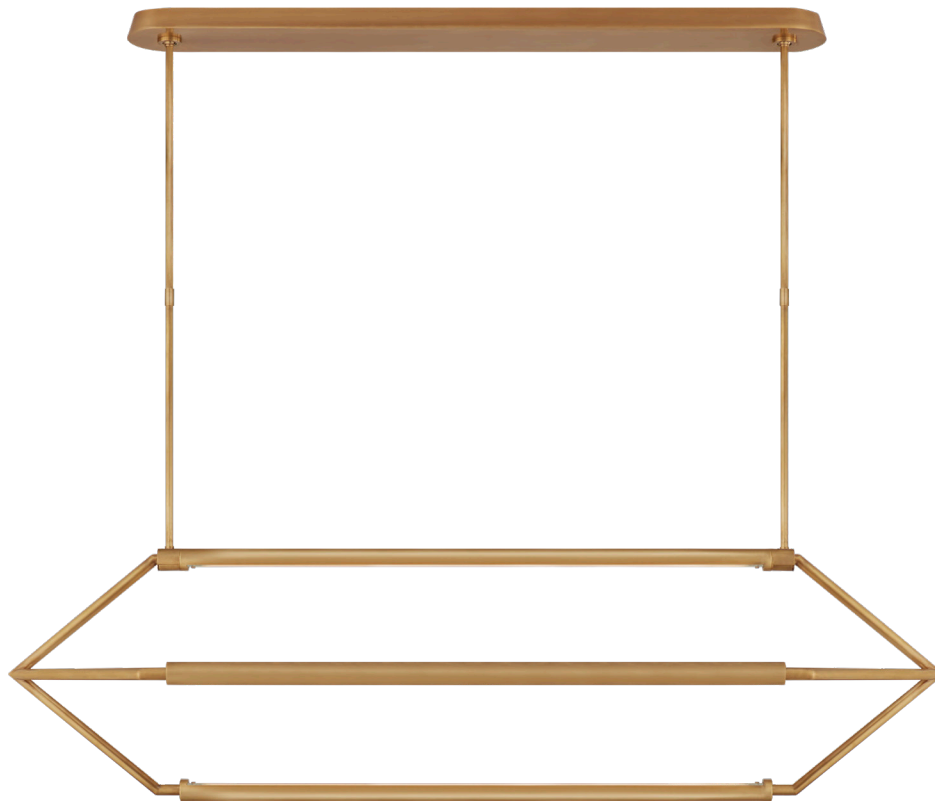

kelly wearstler

APPAREIL LARGE LINEAR LANTERN

KW5705-AB

MATERIALS SHOWN

ANTIQUÉ-BURNISHED BRASS

AVAILABLE IN

ANTIQUÉ-BURNISHED BRASS

BRONZE

POLISHED NICKEL

NOTE

UL ONLY
CUSTOM HEIGHT AVAILABLE

DIMENSIONS

O/A HEIGHT: 52.25"

FIXTURE HEIGHT: 17"

WIDTH: 63 X 17"

CANOPY: 4.5 X 45.5" OVAL

SOCKET

DEDICATED LED

WATTAGE

40W (3200LM)

kelly wearstler

APPAREIL LARGE LINEAR LANTERN

KW5705-BZ

MATERIALS SHOWN

O/A HEIGHT: 52.25"

FIXTURE HEIGHT: 17"

WIDTH: 63 X 17"

CANOPY: 4.5 X 45.5" OVAL

SOCKET

DEDICATED LED

WATTAGE

40W (3200LM)