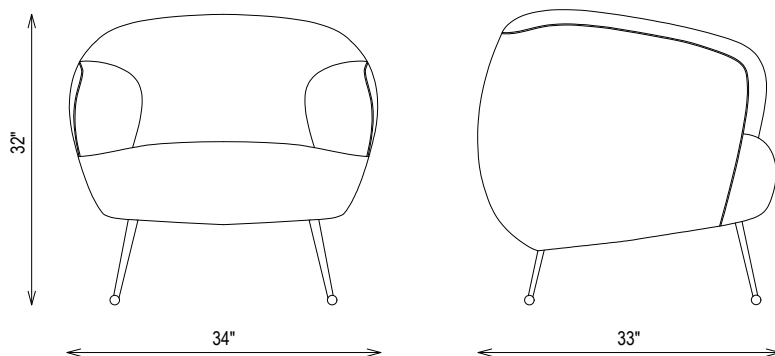

## SOUFFLE CHAIR UNRUCHED

FCL14002

### DIMENSIONS

Width: 34"  
Depth: 33"  
Height: 32"  
Seat Height: 18"