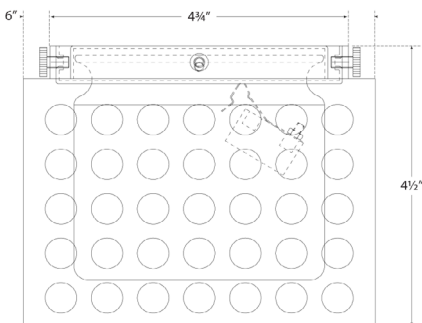

Note

Bulb Included