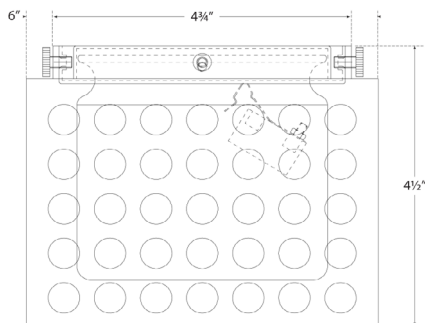

Precision Small Flush Mount

KW4060PN-CDG

Materials Shown

Polished Nickel with Clouded Glass

Available in

Antique-Burnished Brass

Bronze

Polished Nickel

Dimensions

Height: 4.5"

Width: 6"

Canopy: 4" Square

Socket

GU10

Wattage

5 LED DJD

Weight

4lbs

Note

Bulb Included