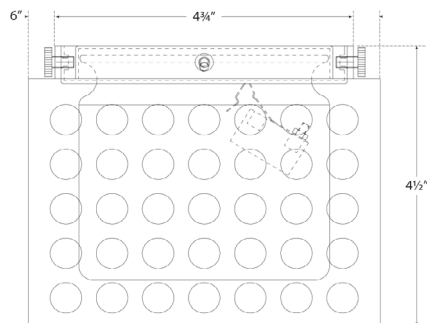

Precision Small Flush Mount

KW4060BZ-CDG

Materials Shown

Bronze with Clouded Glass

Available in

Antique-Burnished Brass

Bronze

Polished Nickel

Dimensions

Height: 4.5"

Width: 6"

Canopy: 4" Square

Socket

GU10

Wattage

5 LED DJD

Weight

4lbs

Note

Bulb Included