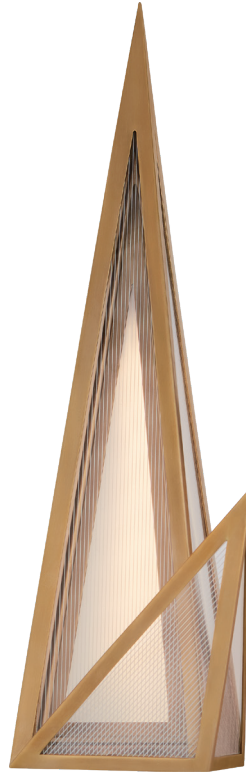

kelly wearstler

ORI SCONCE

KW2652-ABCLG

MATERIALS SHOWN

ANTIQUE-BURNISHED BRASS WITH
CLEAR LINED GLASS

AVAILABLE IN

ANTIQUE-BURNISHED BRASS
BRONZE
POLISHED NICKEL

DIMENSIONS

HEIGHT: 20.75"
WIDTH: 7.5"
EXTENSION: 6"
BACKPLATE: 5.75" x 16" TRIANGLE

SOCKET

DEDICATED LED

WATTAGE

15W (1200LM)

kelly wearstler

ORI SCONCE

KW2652-BZCLG

MATERIALS SHOWN

BRONZE WITH CLEAR LINED GLASS

AVAILABLE IN

ANTIQUE-BURNISHED BRASS

BRONZE

POLISHED NICKEL

DIMENSIONS

HEIGHT: 20.75"

ORI SCONCE

KW2652-PNCLG

MATERIALS SHOWN

POLISHED NICKEL WITH
CLEAR LINED GLASS

AVAILABLE IN

ANTIQUE-BURNISHED BRASS
BRONZE
POLISHED NICKEL

DIMENSIONS

HEIGHT: 20.75"
WIDTH: 7.5"
EXTENSION: 6"
BACKPLATE: 5.75" x 16" TRIANGLE