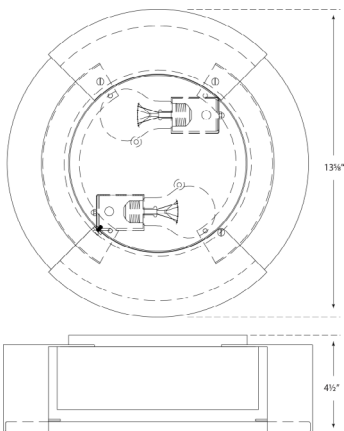

Materials Shown

Bronze with Alabaster

Available in

Antique-Burnished Brass

Bronze

Polished Nickel

Dimensions

Height: 4.5"

Width: 14"

Socket

2 - E26 Keyless

Wattage

2 - 14.5 LED A19

Weight

13lbs

Melange Small Flush Mount

KW4012PN

Materials Shown

Polished Nickel with Alabaster

Available in

Antique-Burnished Brass

Bronze

Polished Nickel

Dimensions

Height: 4.5"

Width: 14"

Socket

2 - E26 Keyless

Wattage

2 - 14.5 LED A19

Weight

13lbs