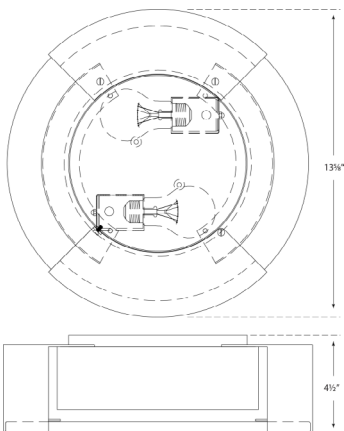

Melange Small Flush Mount

KW4012AB

Materials Shown

**Antique-Burnished Brass with
Alabaster**

Available in

**Antique-Burnished Brass
Bronze
Polished Nickel**

Dimensions

**Height: 4.5"
Width: 14"**

Socket

2 - E26 Keyless

Wattage

2 - 14.5 LED A19

Weight

13lbs

Melange Small Flush Mount

KW4012BZ

Materials Shown

Bronze with Alabaster

Available in

Antique-Burnished Brass

Bronze

Polished Nickel

Dimensions

Height: 4.5"

Width: 14"

Socket

2 - E26 Keyless

Wattage

2 - 14.5 LED A19

Weight

13lbs

Melange Small Flush Mount