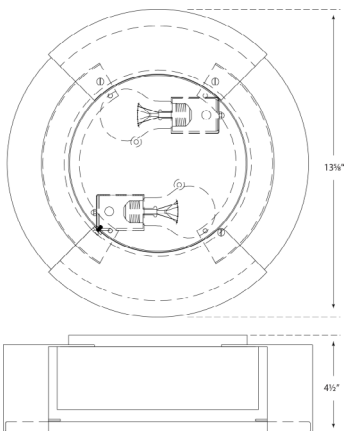

Melange Small Flush Mount

KW4012AB

Materials Shown

**Antique-Burnished Brass with
Alabaster**

Available in

**Antique-Burnished Brass
Bronze
Polished Nickel**

Dimensions

**Height: 4.5"
Width: 14"**

Materials Shown

Bronze with Alabaster

Available in

Antique-Burnished Brass

Bronze

Polished Nickel

Dimensions

Height: 4.5"

Width: 14"

Socket

2 - E26 Keyless

Wattage

2 - 14.5 LED A19

Weight

13lbs

Melange Small Flush Mount

Height: 4.5"

Width: 14"

Socket

2 - E26 Keyless

Wattage

2 - 14.5 LED A19

Weight

13lbs