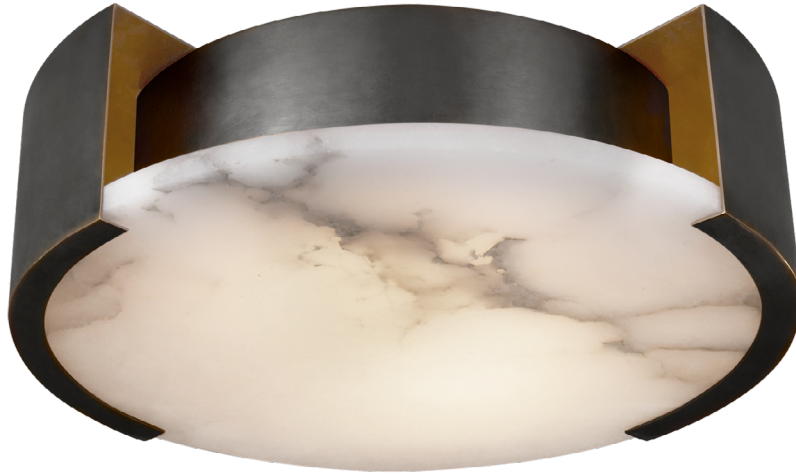

Melange Small Flush Mount

KW4012AB

Materials Shown

**Antique-Burnished Brass with
Alabaster**

Available in

**Antique-Burnished Brass
Bronze
Polished Nickel**

Dimensions

**Height: 4.5"
Width: 14"**

Socket

2 - E26 Keyless

Wattage

2 - 14.5 LED A19

Weight

13lbs

Melange Small Flush Mount

KW4012BZ

Materials Shown

Bronze with Alabaster

Available in

Antique-Burnished Brass

Bronze

Polished Nickel

Dimensions

Height: 4.5"

KW4012PN

Materials Shown

Polished Nickel with Alabaster

Available in

Antique-Burnished Brass

Bronze

Polished Nickel

Dimensions