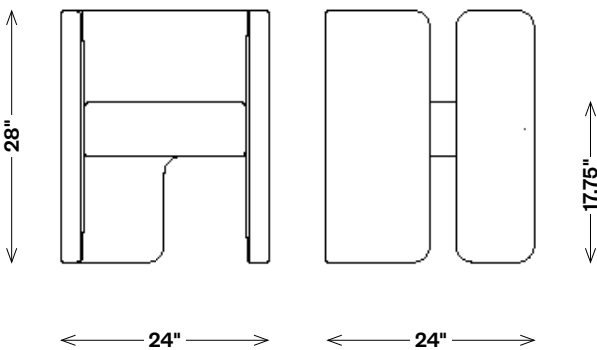

FAIRFAX CHAIR- LEFT HAND FACING

EJV1553-24L

Materials Shown

Intargia Bronze

Dimensions

Width: 24"

Depth: 24"

Height: 28"