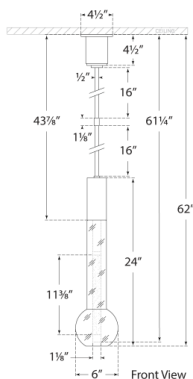

NYE LONG PENDANT

KW5130-AB

MATERIALS SHOWN

ANTIQUE-BURNISHED BRASS
WITH CLEAR GLASS

AVAILABLE IN

ANTIQUE-BURNISHED BRASS
ANTIQUE NICKEL
BRONZE
POLISHED NICKEL

DIMENSIONS

HEIGHT: 62"
MIN. CUSTOM HEIGHT: 35"
WIDTH: 6"
CANOPY: 4.5" ROUND

SOCKET

DEDICATED LED

WATTAGE

25W (2000LM)