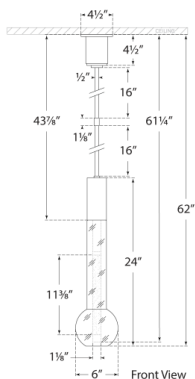

HEIGHT: 62"
MIN. CUSTOM HEIGHT: 35"
WIDTH: 6"
CANOPY: 4.5" ROUND

SOCKET

DEDICATED LED

WATTAGE

25W (2000LM)

kelly wearstler

NYE LONG PENDANT

KW5130-AN

MATERIALS SHOWN

ANTIQUE NICKEL
WITH CLEAR GLASS

AVAILABLE IN

ANTIQUE-BURNISHED BRASS
ANTIQUE NICKEL
BRONZE
POLISHED NICKEL

DIMENSIONS

HEIGHT: 62"
MIN. CUSTOM HEIGHT: 35"
WIDTH: 6"
CANOPY: 4.5" ROUND

SOCKET

DEDICATED LED

ANTIQUE-BURNISHED BRASS
ANTIQUE NICKEL
BRONZE
POLISHED NICKEL

DIMENSIONS

HEIGHT: 62"
MIN. CUSTOM HEIGHT: 35"
WIDTH: 6"
CANOPY: 4.5" ROUND

SOCKET

DEDICATED LED

WATTAGE

25W (2000LM)