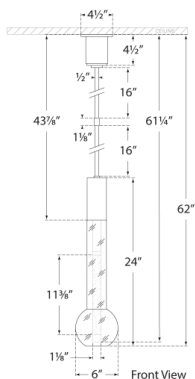

HEIGHT: 62"
MIN. CUSTOM HEIGHT: 35"
WIDTH: 6"
CANOPY: 4.5" ROUND

SOCKET

DEDICATED LED

WATTAGE

25W (2000LM)

kelly wearstler

NYE LONG PENDANT

KW5130-AN

MATERIALS SHOWN

ANTIQUE NICKEL
WITH CLEAR GLASS

AVAILABLE IN

ANTIQUE-BURNISHED BRASS
ANTIQUE NICKEL
BRONZE
POLISHED NICKEL

DIMENSIONS

HEIGHT: 62"
MIN. CUSTOM HEIGHT: 35"
WIDTH: 6"
CANOPY: 4.5" ROUND

SOCKET

DEDICATED LED

WATTAGE

25W (2000LM)

kelly wearstler

NYE LONG PENDANT

KW5130-PN

MATERIALS SHOWN

POLISHED NICKEL
WITH CLEAR GLASS

AVAILABLE IN

ANTIQUE-BURNISHED BRASS
ANTIQUE NICKEL
BRONZE
POLISHED NICKEL

DIMENSIONS

HEIGHT: 62"
MIN. CUSTOM HEIGHT: 35"
WIDTH: 6"
CANOPY: 4.5" ROUND

SOCKET

DEDICATED LED

WATTAGE

25W (2000LM)