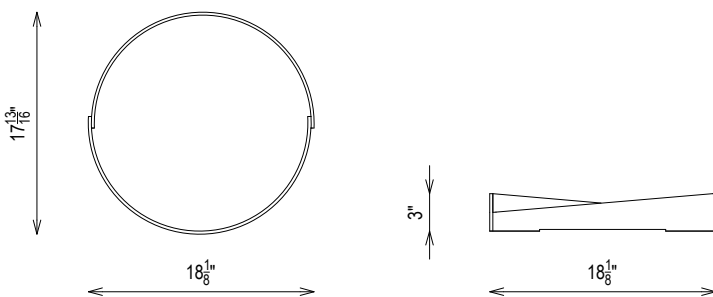

kelly wearstler

ALTA MIRROR

EJV1501-04

MATERIALS SHOWN

Burnished Brass
Clear Mirror Glass

AVAILABLE IN

Blackened Brass

DIMENSIONS

Width: 18"
Height: 17.75"
Depth: 3"

FINISHES