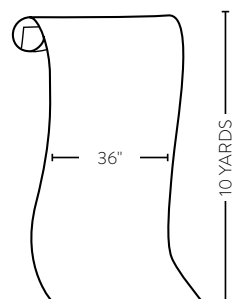

PACKING DIAGRAM