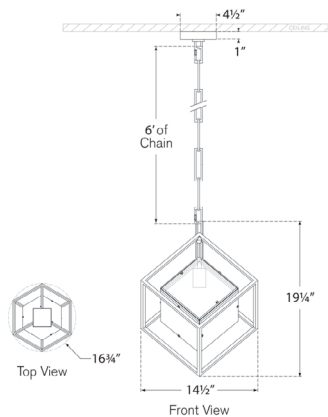

Cubed Medium Pendant

KW5023G-CG

Materials Shown

Gild with Clear Glass

Available in

**Gild
Aged Iron
Polished Nickel**

Dimensions

Height: 19.25"

Width: 14.5"

Canopy: 4.5" Square

Socket

E26 Keyless

Wattage

15 LED A19

Weight

17lbs

Cubed Medium Pendant

KW5023AI-CG

Materials Shown

Aged Iron with Clear Glass

Available in

**Gild
Aged Iron
Polished Nickel**

Dimensions

Height: 19.25"

Cubed Medium Pendant

KW5023PN-CG

Materials Shown

Polished Nickel with Clear Glass

Available in

**Gild
Aged Iron
Polished Nickel**

Dimensions

Height: 19.25"