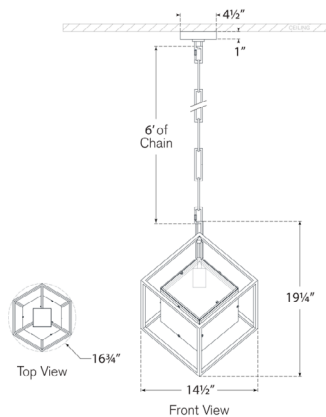

Cubed Medium Pendant

KW5023G-CG

Materials Shown

Gild with Clear Glass

Available in

**Gild
Aged Iron
Polished Nickel**

Dimensions

Height: 19.25"

Cubed Medium Pendant

KW5023AI-CG

Materials Shown

Aged Iron with Clear Glass

Available in

**Gild
Aged Iron
Polished Nickel**

Dimensions

Height: 19.25"

Width: 14.5"

Canopy: 4.5" Square

Socket

E26 Keyless

Wattage

15 LED A19

Weight

17lbs

Cubed Medium Pendant

KW5023PN-CG

Materials Shown

Polished Nickel with Clear Glass

Available in

**Gild
Aged Iron
Polished Nickel**

Dimensions

Height: 19.25"