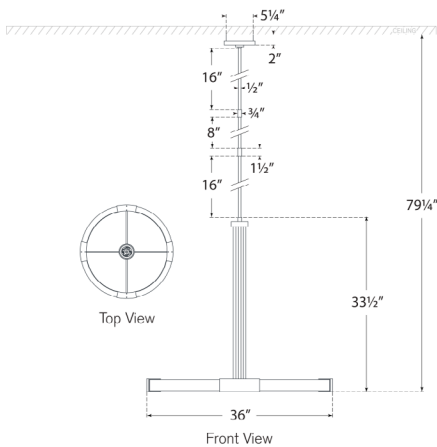

Covet Large Ring Chandelier

KW5140AB/ALB

Materials Shown

Antique-Burnished Brass and Alabaster

Available in

**Antique-Burnished Brass
Bronze**

Polished Nickel

Dimensions

O/A Height: 79.25"

Min. Custom Height: 40.5"

Width: 36"

Canopy: 5.25" Round

Socket

Dedicated LED

Wattage

45w (3600lm)

Weight

53lbs

Notes

UL Only | Custom Height Available | Alabaster is a Natural Stone | Variations in Color and Texture are Expected