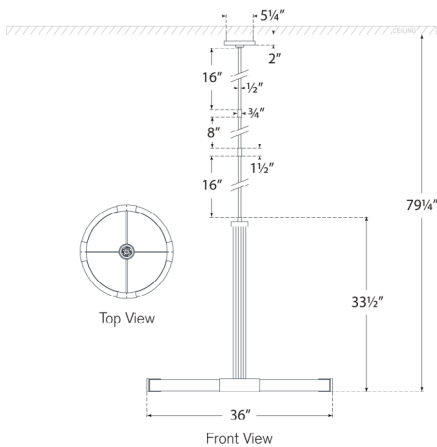

O/A Height: 79.25"

Min. Custom Height: 40.5"

Width: 36"

Canopy: 5.25" Round

Socket

Dedicated LED

Wattage

45w (3600lm)

Available in

**Antique-Burnished Brass
Bronze
Polished Nickel**

Dimensions

O/A Height: 79.25"
Min. Custom Height: 40.5"
Width: 36"
Canopy: 5.25" Round

Socket

Dedicated LED

Wattage

45w (3600lm)

Weight

53lbs

Notes

UL Only | Custom Height Available | Alabaster is a Natural Stone | Variations in Color and Texture are Expected

Covet Large Ring Chandelier

KW5140PN/ALB

Materials Shown

**Antique-Burnished Brass and
Alabaster**