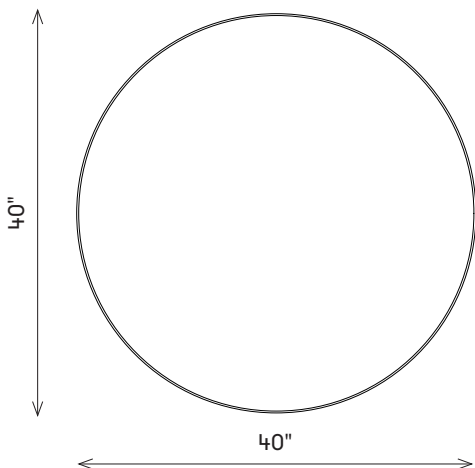

kelly wearstler

SEDONA COFFEE TABLE

FTA15020

MATERIALS SHOWN

Amazonite
Kyanite

ALSO AVAILABLE IN

Mika Slate
Rose Quartz
Turquoise Pyrite
Turquoise

DIMENSIONS

Diameter: 40"
Height: 18"

FINISHES