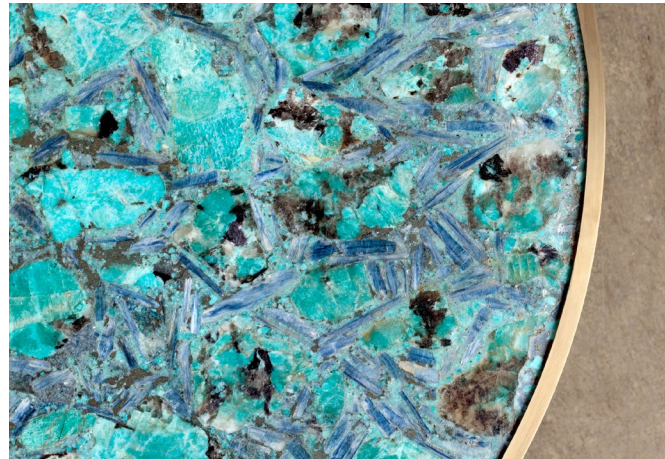

kelly wearstler

SEDONA COFFEE TABLE

FTA15020

MATERIALS SHOWN

Amazonite
Kyanite

ALSO AVAILABLE IN

Mika Slate
Rose Quartz
Turquoise Pyrite
Turquoise

DIMENSIONS

Diameter: 40"
Height: 18"

FINISHES