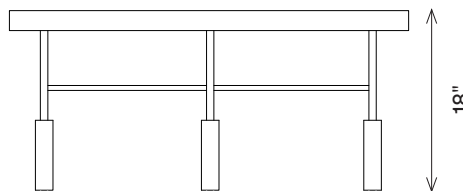

kelly wearstler

SEDONA COFFEE TABLE

FTA15020

MATERIALS SHOWN

Amazonite
Kyanite

ALSO AVAILABLE IN

Mika Slate
Rose Quartz
Turquoise Pyrite
Turquoise

DIMENSIONS

Diameter: 40"
Height: 18"

FINISHES