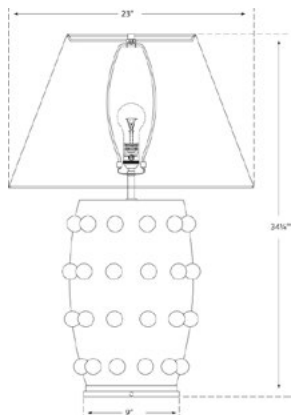

LINDEN TABLE LAMP

KW 3032

MATERIALS SHOWN

PLASTER WHITE
WITH LINEN SHADE

AVAILABLE IN

PLASTER WHITE
BLACK PORCELAIN

DIMENSIONS

WIDTH: 23"
HEIGHT: 32.5"
BASE: 9" ROUND
SHADE: 12" X 23" X 14.5"

SOCKET

DIMMER

WATTAGE

100 A

LINDEN TABLE LAMP

KW 3032

MATERIALS SHOWN

BLACK PORCELAIN
WITH LINEN SHADE

AVAILABLE IN

PLASTER WHITE
BLACK PORCELAIN

DIMENSIONS

WIDTH: 23"
HEIGHT: 32.5"
BASE: 9" ROUND
SHADE: 12" X 23" X 14.5"

SOCKET

DIMMER

WATTAGE

100 A