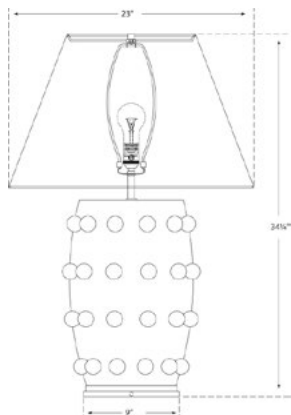

LINDEN TABLE LAMP

KW 3032

MATERIALS SHOWN

PLASTER WHITE
WITH LINEN SHADE

AVAILABLE IN

PLASTER WHITE
BLACK PORCELAIN

DIMENSIONS

WIDTH: 23"
HEIGHT: 32.5"
BASE: 9" ROUND
SHADE: 12" X 23" X 14.5"

AVAILABLE IN

PLASTER WHITE
BLACK PORCELAIN

DIMENSIONS

WIDTH: 23"
HEIGHT: 32.5"
BASE: 9" ROUND
SHADE: 12" X 23" X 14.5"

SOCKET

DIMMER

WATTAGE

100 A