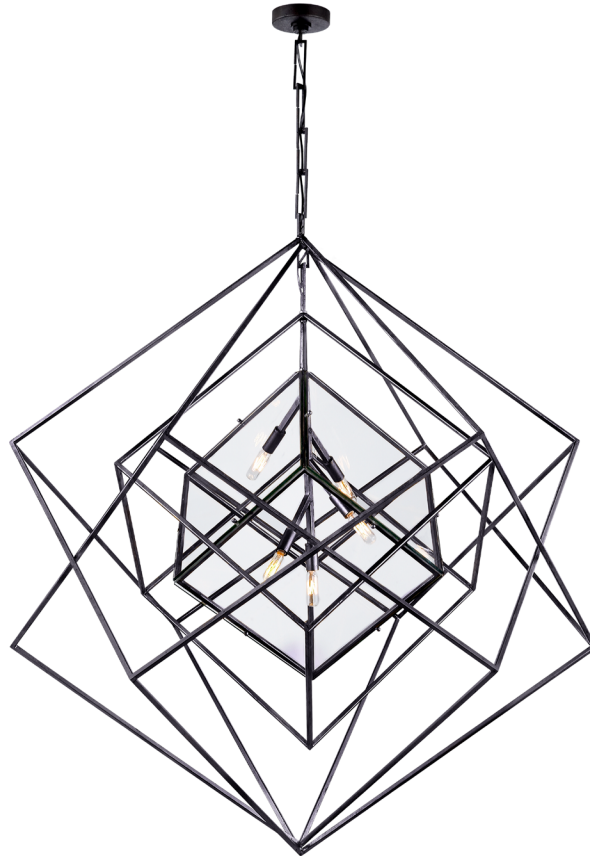

Cubist Large Chandelier

KW5022G-CG

Materials Shown

Gild

Available in

**Gild
Aged Iron
Polished Nickel**

Dimensions

Height: 51.25"

Width: 45.5"

Canopy: 6" Square

Socket

5 - E12 Candelabra

Wattage

5 - 60 B11

Weight

45lbs

Cubist Large Chandelier

KW5022AI-CG

Materials Shown

Aged Iron

Available in

**Gild
Aged Iron
Polished Nickel**

Dimensions

Height: 51.25"