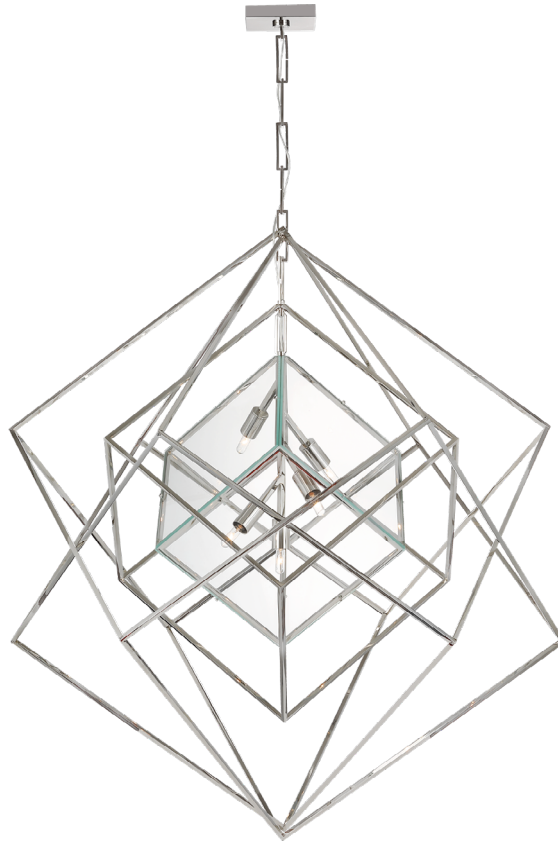

Cubist Large Chandelier

KW5022G-CG

Materials Shown

Gild

Available in

**Gild
Aged Iron
Polished Nickel**

Dimensions

Height: 51.25"

Width: 45.5"

Canopy: 6" Square

Socket

5 - E12 Candelabra

Wattage

5 - 60 B11

Weight

45lbs

Cubist Large Chandelier

KW5022AI-CG

Materials Shown

Aged Iron

Available in

**Gild
Aged Iron
Polished Nickel**

Dimensions

Height: 51.25"