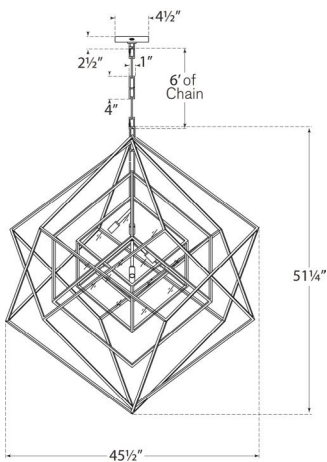

Cubist Large Chandelier

KW5022G-CG

Materials Shown

Gild

Available in

**Gild
Aged Iron
Polished Nickel**

Dimensions

Height: 51.25"

Width: 45.5"

Canopy: 6" Square

Socket

5 - E12 Candelabra

Wattage

5 - 60 B11

Weight

45lbs