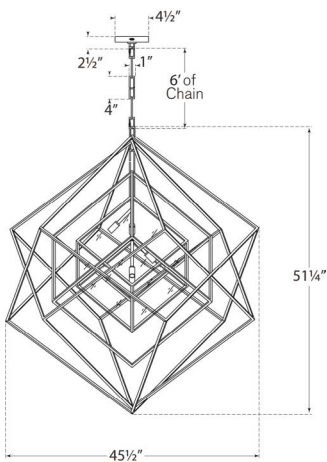

Width: 45.5"

Canopy: 6" Square

Socket

5 - E12 Candelabra

Wattage

5 - 60 B11

Weight

45lbs

Cubist Large Chandelier

KW5022PN-CG

Materials Shown

Polished Nickel

Available in

**Gild
Aged Iron
Polished Nickel**

Dimensions

Height: 51.25"