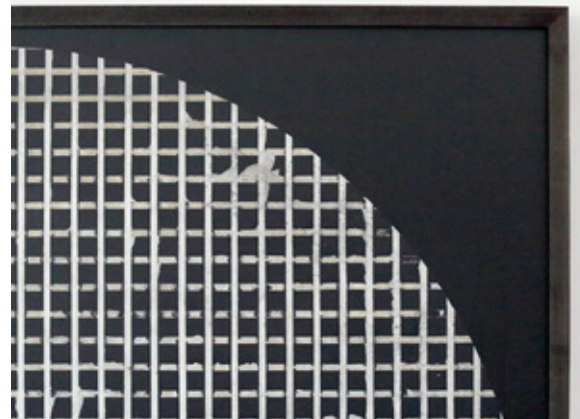

kelly wearstler

CHALK STRIPE GRAPH

HAR0156

Marks, artist

MATERIALS SHOWN

Paint on Wood

DIMENSIONS

Width: 40"

Height: 40"