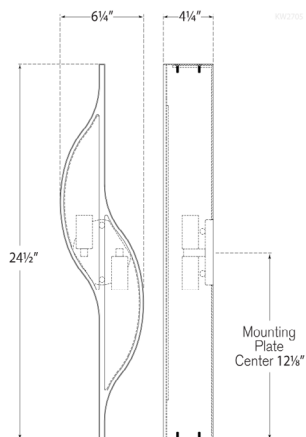

Avant Large Curved Sconce

KW2705AB-FG

Materials Shown

Antique-Burnished Brass With Frosted Glass

Available in

Antique-Burnished Brass With Frosted Glass
Bronze With Frosted Glass
Polished Nickel With Frosted Glass

Dimensions

Height: 24.5"
Width: 6.25"
Extension: 4.25"
Backplate: 4" x 3" Decorative

Socket

2 - E17 Keyless

Wattage

2 - 40 T6.5

Weight

7 lbs