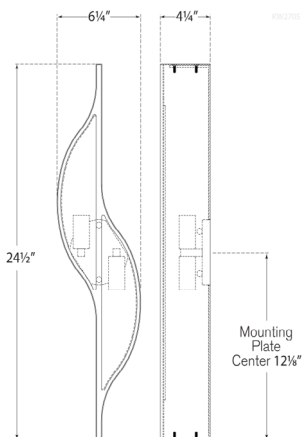

Avant Large Curved Sconce

KW2705BZ-FG

Materials Shown

Bronze With Frosted Glass

Available in

Antique-Burnished Brass With Frosted Glass

Bronze With Frosted Glass

Polished Nickel With Frosted Glass

Dimensions

Height: 24.5"

Width: 6.25"

Extension: 4.25"

Backplate: 4" x 3" Decorative

Socket

2 - E17 Keyless

Wattage

2 - 40 T6.5

Weight

7 lbs