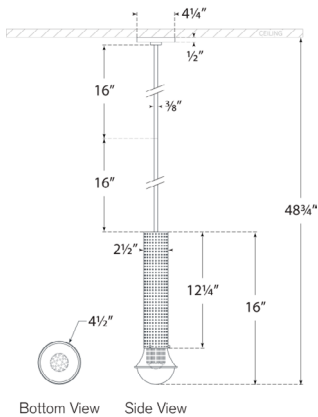

Precision Petite Elongated Pendant

KW5220BZ-WG

Materials Shown

Bronze with White Glass

Available in

Antique-Burnished Brass

Bronze

Polished Nickel

Dimensions

O/A Height: 48.75"

Min. Custom Height: 25.75"

Width: 4.5"

Canopy: 4.25" Round

Socket

Dedicated LED

Wattage

9w (900lm)

Weight

4lbs

Notes

**Requires Smaller Outlet Box |
Custom Height Available**