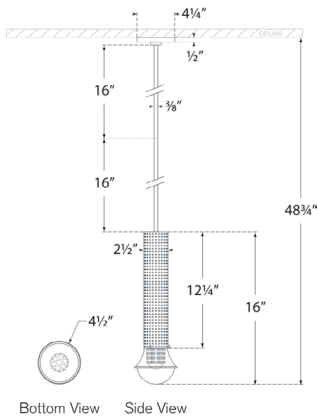

Precision Petite Elongated Pendant

KW5220PN-WG

Materials Shown

Polished Nickel with White Glass

Available in

Antique-Burnished Brass

Bronze

Polished Nickel

Dimensions

O/A Height: 48.75"

Min. Custom Height: 25.75"

Width: 4.5"

Canopy: 4.25" Round

Socket

Dedicated LED

Wattage

9w (900lm)

Weight

4lbs

Notes

**Requires Smaller Outlet Box |
Custom Height Available**