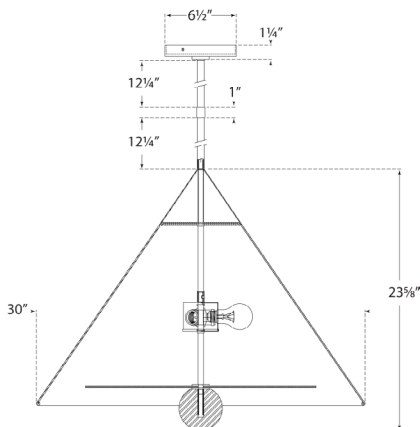

Cleo Large Pendant

KW5515AB/WM-WHT

Materials Shown

**Antique-Burnished Brass and
White Marble with White Shade
with Gild Interior**

Available in

**White with Gild
Black with Gild**

Dimensions

O/A Height: 50"
Min. Custom Height: 39"
Width: 30"
Canopy: 6.5" Round

Socket

3 - E26 Keyless

Wattage

3 - 40 A19

Weight

22lbs

Cleo Large Pendant

KW5515AB/BM-BLK

Materials Shown

**Antique-Burnished Brass and Black
Marble with Black Shade with Gild
Interior**

Available in

**White with Gild
Black with Gild**

Dimensions

**O/A Height: 50"
Min. Custom Height: 39"
Width: 30"
Canopy: 6.5" Round**

Socket

3 - E26 Keyless

Wattage

3 - 40 A19

Weight

22lbs