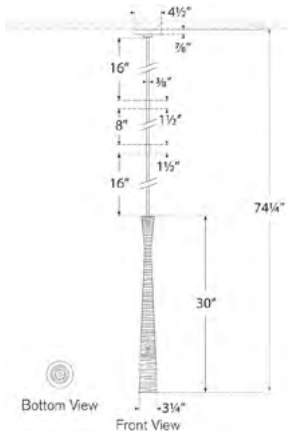

Utopia Tall Pendant

KW5039AI

Materials Shown

Aged Iron

Available in

**Gild
Aged Iron
Polished Nickel
Plaster White**

Dimensions

O/A Height: 74.5"
Min. Custom Height: 36.5"
Width: 3.25"
Canopy: 4.5" Round

Plaster White

Dimensions

O/A Height: 74.5"

Min. Custom Height: 36.5"

Width: 3.25"

Canopy: 4.5" Round

Socket

Dedicated LED

Wattage

12w (1000lm)

Weight

5lbs

Note

UL Only | Custom Height Available

Utopia Tall Pendant

KW5039PW

O/A Height: 74.5"

Min. Custom Height: 36.5"

Width: 3.25"

Canopy: 4.5" Round

Socket

Dedicated LED

Wattage

12w (1000lm)