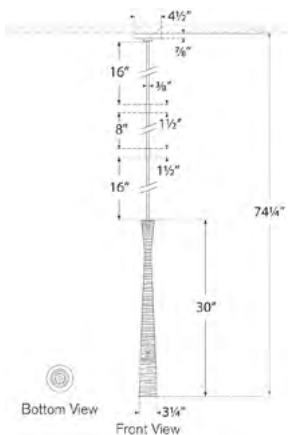

Utopia Tall Pendant

KW5039PN

Materials Shown

Polished Nickel

Available in

Gild

Aged Iron

Polished Nickel

Plaster White

Dimensions

O/A Height: 74.5"

Min. Custom Height: 36.5"

Width: 3.25"

Canopy: 4.5" Round

Socket

Dedicated LED

Wattage

12w (1000lm)

Weight

5lbs

Note

UL Only | Custom Height Available