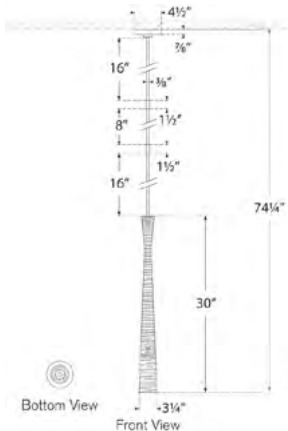

Utopia Tall Pendant

KW5039G

Materials Shown

Gild

Available in

Gild
Aged Iron
Polished Nickel
Plaster White

Dimensions

O/A Height: 74.5"
Min. Custom Height: 36.5"
Width: 3.25"
Canopy: 4.5" Round

Socket

Dedicated LED

Wattage

12w (1000lm)

Weight

5lbs

Note

UL Only | Custom Height Available

Utopia Tall Pendant

KW5039AI

Materials Shown

Aged Iron

Available in

**Gild
Aged Iron
Polished Nickel
Plaster White**

Dimensions

O/A Height: 74.5"
Min. Custom Height: 36.5"
Width: 3.25"
Canopy: 4.5" Round

O/A Height: 74.5"

Min. Custom Height: 36.5"

Width: 3.25"

Canopy: 4.5" Round

Socket

Dedicated LED

Wattage

12w (1000lm)