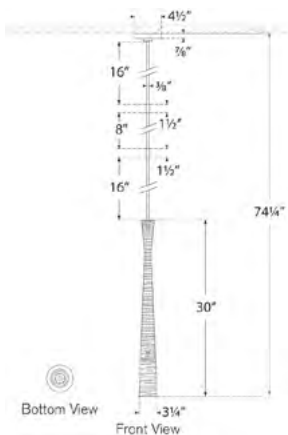

Utopia Tall Pendant

KW5039G

Materials Shown

Gild

Available in

Gild
Aged Iron
Polished Nickel
Plaster White

Dimensions

O/A Height: 74.5"
Min. Custom Height: 36.5"
Width: 3.25"
Canopy: 4.5" Round

Socket

Dedicated LED

Wattage

12w (1000lm)

Weight

5lbs

Note

UL Only | Custom Height Available

Utopia Tall Pendant

KW5039AI

Materials Shown

Aged Iron

Available in

**Gild
Aged Iron
Polished Nickel
Plaster White**

Dimensions

O/A Height: 74.5"
Min. Custom Height: 36.5"
Width: 3.25"
Canopy: 4.5" Round

Plaster White

Dimensions

O/A Height: 74.5"

Min. Custom Height: 36.5"

Width: 3.25"

Canopy: 4.5" Round

Socket

Dedicated LED