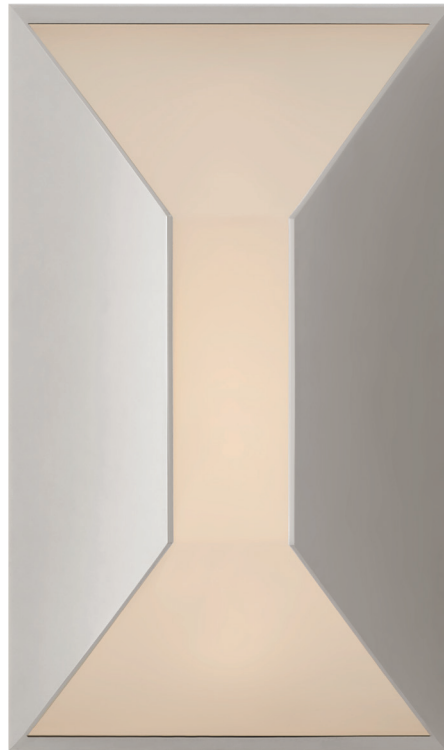

kelly wearstler

STRETTO SMALL SCONCE

KW2720-ABFG

MATERIALS SHOWN

ANTIQUE-BURNISHED BRASS
WITH FROSTED GLASS

AVAILABLE IN

ANTIQUE-BURNISHED BRASS
BRONZE
POLISHED NICKEL

DIMENSIONS

HEIGHT: 8"
WIDTH: 4.75"
EXTENSION: 4"
BACKPLATE: 4.75" x 8" RECTANGLE

SOCKET

DEDICATED LED

WATTAGE

6W (700LM)

kelly wearstler

STRETTO SMALL SCONCE

KW2720-BZFG

WIDTH: 4.75"

EXTENSION: 4"

BACKPLATE: 4.75" x 8" RECTANGLE

SOCKET

DEDICATED LED

WATTAGE

6W (700LM)

kelly wearstler

STRETTO SMALL SCONCE

KW2720-PNFG

MATERIALS SHOWN

POLISHED NICKEL WITH
FROSTED GLASS

AVAILABLE IN

ANTIQUE-BURNISHED BRASS
BRONZE
POLISHED NICKEL

DIMENSIONS

HEIGHT: 8"
WIDTH: 4.75"
EXTENSION: 4"
BACKPLATE: 4.75" x 8" RECTANGLE