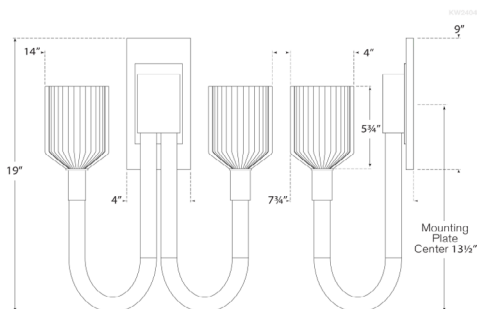

Reverie Double Sconce

KW2404CRB/AB

Materials Shown

**Antique-Burnished Brass with
Clear Ribbed Glass**

Available in

**Antique-Burnished Brass
Bronze
Polished Nickel**

Dimensions

Height: 19"
Width: 14"
Extension: 7.75"
Backplate: 4" x 9" Rectangle

Socket

2 - E12 Candelabra

Wattage

2 - 40 B11

Weight

9lbs