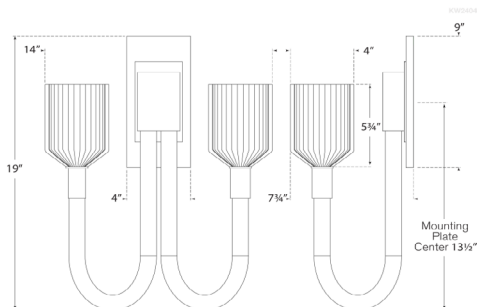

Reverie Double Sconce

KW2404CRB/BZ

Materials Shown

Bronze with Clear Ribbed Glass

Available in

Antique-Burnished Brass

Bronze

Polished Nickel

Dimensions

Height: 19"

Width: 14"

Extension: 7.75"

Backplate: 4" x 9" Rectangle

Socket

2 - E12 Candelabra

Wattage

2 - 40 B11

Weight

9lbs