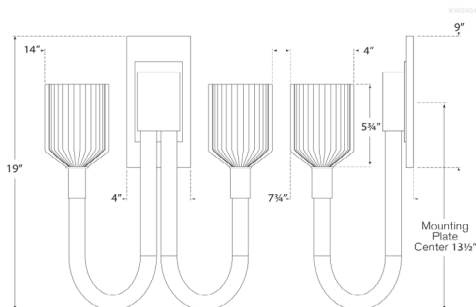

Reverie Double Sconce

KW2404CRB/PN

Materials Shown

**Polished Nickel with Clear Ribbed
Glass**

Available in

**Antique-Burnished Brass
Bronze
Polished Nickel**

Dimensions

Height: 19"
Width: 14"
Extension: 7.75"
Backplate: 4" x 9" Rectangle

Socket

2 - E12 Candelabra

Wattage

2 - 40 B11

Weight

9lbs