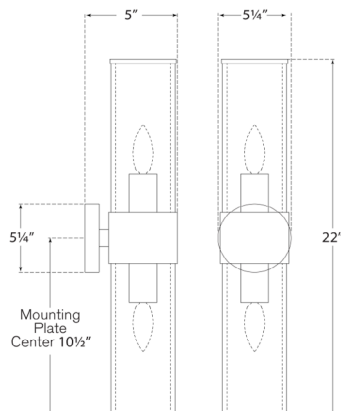

Liaison Medium Sconce

KW 2118PN-CRG

Materials Shown

Polished Nickel with Crackle Glass

Available in

Antique-Burnished Brass

Bronze

Polished Nickel

Dimensions

O/A Height: 22"

Width: 5.25"

Extension: 5"

Backplate: 5.25" Round

Socket

2 - E17 Keyless

Wattage

2 - 40 T6.5

Weight

8lbs