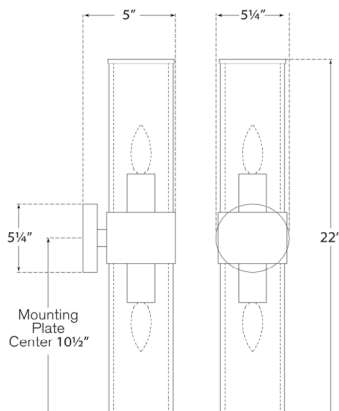

Liaison Medium Sconce

KW 2118BZ-CRG

Materials Shown

Bronze with Crackle Glass

Available in

Antique-Burnished Brass

Bronze

Polished Nickel

Dimensions

O/A Height: 22"

Width: 5.25"

Extension: 5"

Backplate: 5.25" Round

Socket

2 - E17 Keyless

Wattage

2 - 40 T6.5

Weight

8lbs