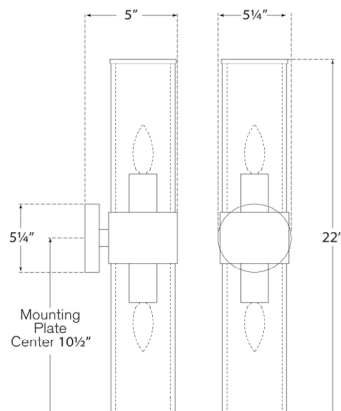

Liaison Medium Sconce

KW 2118AB-CRG

Materials Shown

**Antique-Burnished Brass with
Crackle Glass**

Available in

**Antique-Burnished Brass
Bronze
Polished Nickel**

Dimensions

**O/A Height: 22"
Width: 5.25"
Extension: 5"
Backplate: 5.25" Round**

Polished Nickel

Dimensions

O/A Height: 22"

Width: 5.25"

Extension: 5"

Backplate: 5.25" Round

Socket

2 - E17 Keyless

Available in

**Antique-Burnished Brass
Bronze
Polished Nickel**

Dimensions

**O/A Height: 22"
Width: 5.25"
Extension: 5"
Backplate: 5.25" Round**

Socket

2 - E17 Keyless

Wattage

2 - 40 T6.5

Bronze

Polished Nickel

Dimensions

O/A Height: 22"

Width: 5.25"

Extension: 5"

Backplate: 5.25" Round

Socket