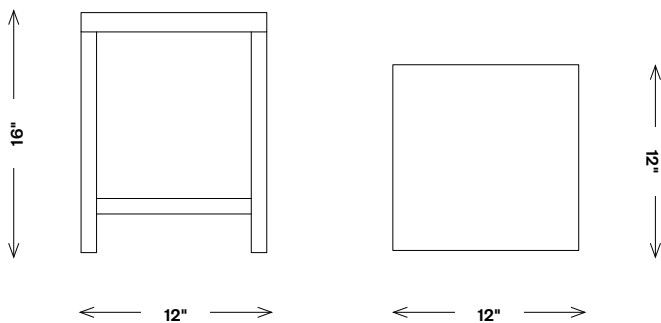

Balthus Side Table

FTA20060

Materials Shown

Textured Brass

Available in

Textured Brass

Dimensions

Width: 12"

Depth: 12"

Height: 16"

Finishes