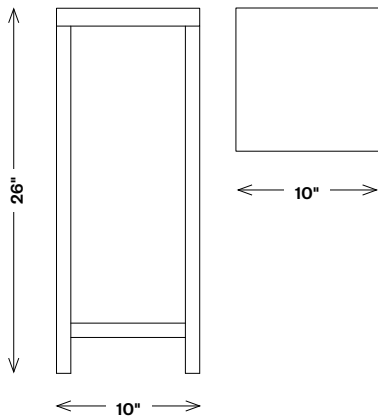

## Balthus Drinks Table

FTA21060-BZ

Materials Shown

**Textured Burnished Brass**

Dimensions

**Width: 10"**

**Depth: 10"**

**Height: 26"**