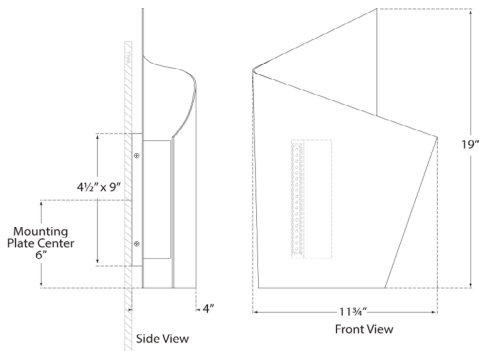

Piel Right Wrapped Sconce

KW2633AB

Materials Shown

Antique-Burnished Brass

Available in

**Antique-Burnished Brass
Bronze
Pewter**

Dimensions

O/A Height: 19"

Width: 11.75"

Extension: 4"

Backplate: 4.5" x 9" Rectangle

Socket

Dedicated LED

Wattage

10w (800lm)

Weight

11lbs