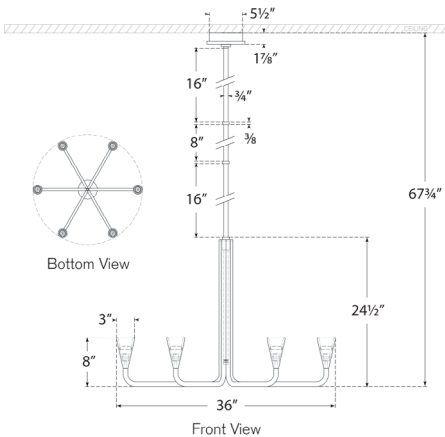

Brassica Large Chandelier

KW5645A1

Materials Shown

Aged Iron

Available in

**Aged Iron
Plaster White**

Dimensions

Height: 67.75"

Min. Custom Height: 32"

Width: 36"

Canopy: 5.5" Round

Socket

Dedicated LED

Wattage

25w (2000lm)

Weight

Height: 67.75"

Min. Custom Height: 32"

Width: 36"

Canopy: 5.5" Round

Socket

Dedicated LED

Wattage

25w (2000lm)

Weight

12lbs