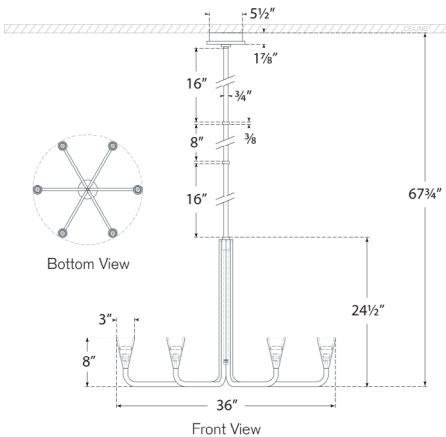

Brassica Large Chandelier

KW5645A1

Materials Shown

Aged Iron

Available in

**Aged Iron
Plaster White**

Dimensions

Height: 67.75"

Min. Custom Height: 32"

Width: 36"

Canopy: 5.5" Round

Socket

Dedicated LED

Wattage

25w (2000lm)

Weight

12lbs

Brassica Large Chandelier

KW5645A1

Materials Shown

Plaster White

Available in

**Aged Iron
Plaster White**

Dimensions

Height: 67.75"

Min. Custom Height: 32"

Width: 36"

Canopy: 5.5" Round

Socket

Dedicated LED

Wattage

25w (2000lm)