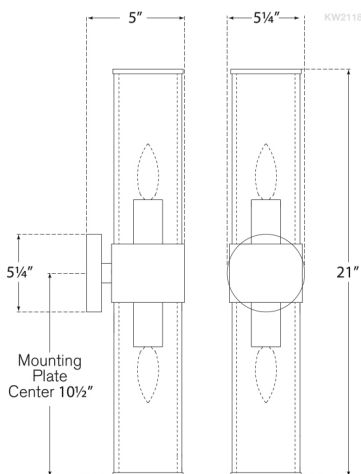

LIAISON MEDIUM SCONCE

KW2118-ABCRG

MATERIALS SHOWN

Bronze with Crackle Glass

AVAILABLE IN

Antique-Burnished Brass

Bronze

Polished Nickel

DIMENSIONS

Height: 21"

Width: 5.25"

Extension: 5"

Backplate: 5.25" Round

socket

2 - E17 Keyless

Wattage

2 - 40 T