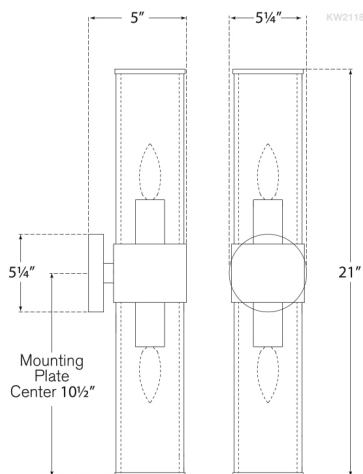

DIMENSIONS

Height: 21"

Width: 5.25"

Extension: 5"

Backplate: 5.25" Round

socket

2 - E17 Keyless

Wattage

Polished Nickel

DIMENSIONS

Height: 21"

Width: 5.25"

Extension: 5"

Backplate: 5.25" Round

socket

2 - E17 Keyless

Wattage

2 - 40 T

LIAISON MEDIUM SCONCE

KW2118-PNCRG

MATERIALS SHOWN

Polished Nickel
With Crackle Glass

AVAILABLE IN

Antique-Burnished Brass
Bronze
Polished Nickel

DIMENSIONS

Height: 21"
Width: 5.25"
Extension: 5"
Backplate: 5.25" Round

socket

2 - E17 Keyless

Wattage

2 - 40 T