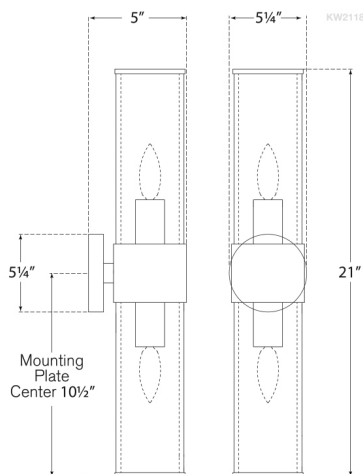

LIAISON MEDIUM SCONCE

KW2118-BZCRG

MATERIALS SHOWN

Bronze with Crackle Glass

AVAILABLE IN

Antique-Burnished Brass

Bronze

Polished Nickel

DIMENSIONS

Height: 21"

Width: 5.25"

Extension: 5"

Backplate: 5.25" Round

socket

2 - E17 Keyless

Wattage

2 - 40 T