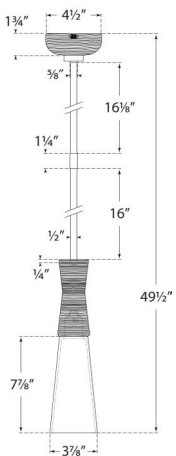

Utopia Small Pendant

KW5531G-WG

Materials Shown

Gild with White Glass

Available in

**Gild
Aged Iron
Polished Nickel**

Dimensions

O/A Height: 50"
Min. Custom Height: 20"
Width: 4"
Canopy: 4.5" Round

Utopia Small Pendant

KW5531BZ-WG

Materials Shown

Bronze with White Glass

Available in

**Gild
Aged Iron
Polished Nickel**

Dimensions

O/A Height: 50"
Min. Custom Height: 20"
Width: 4"
Canopy: 4.5" Round

Socket

E26 Keyless

Wattage

40 T10

Weight

4lbs

Notes

Custom Height Available

Utopia Small Pendant

KW5531PN-WG

Materials Shown

Polished Nickel with White Glass

Available in

**Gild
Aged Iron
Polished Nickel**

Dimensions

O/A Height: 50"
Min. Custom Height: 20"
Width: 4"
Canopy: 4.5" Round