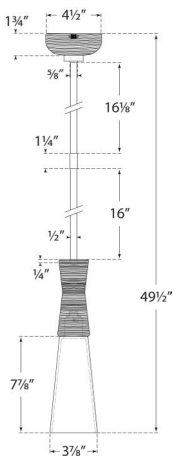

Utopia Small Pendant

KW5531G-WG

Materials Shown

Gild with White Glass

Available in

**Gild
Aged Iron
Polished Nickel**

Dimensions

O/A Height: 50"
Min. Custom Height: 20"
Width: 4"
Canopy: 4.5" Round

Socket

E26 Keyless

Wattage

40 T10

Weight

4lbs

Notes

Custom Height Available

Utopia Small Pendant

KW5531BZ-WG

Materials Shown

Bronze with White Glass

Available in

**Gild
Aged Iron
Polished Nickel**

Dimensions

O/A Height: 50"
Min. Custom Height: 20"
Width: 4"
Canopy: 4.5" Round

Utopia Small Pendant

KW5531PN-WG

Materials Shown

Polished Nickel with White Glass

Available in

**Gild
Aged Iron
Polished Nickel**

Dimensions

O/A Height: 50"
Min. Custom Height: 20"
Width: 4"
Canopy: 4.5" Round