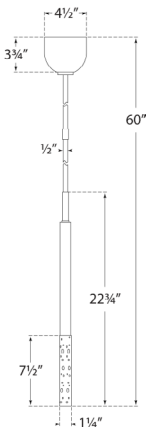

Rousseau Single Pendant

KW5586AB-EC

Materials Shown

**Antique-Burnished Brass with
Etched Crystal**

Available in

**Antique-Burnished Brass
Bronze
Polished Nickel**

Dimensions

O/A Height: 60"
Min. Custom Height: 28.75"
Width: 4.5"
Canopy: 4.5" Round

Materials Shown

Bronze with Etched Crystal

Available in

Antique-Burnished Brass

Bronze

Polished Nickel

Dimensions

O/A Height: 60"

Min. Custom Height: 28.75"

Width: 4.5"

Canopy: 4.5" Round

Socket

Dedicated LED

Wattage

6w (500lm)

Weight

Polished Nickel

Dimensions

O/A Height: 60"

Min. Custom Height: 28.75"

Width: 4.5"

Canopy: 4.5" Round

Socket

Dedicated LED