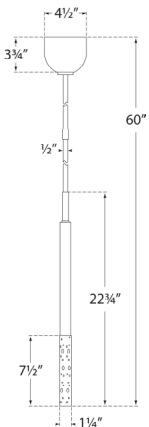

Rousseau Single Pendant

KW5586AB-EC

Materials Shown

**Antique-Burnished Brass with
Etched Crystal**

Available in

**Antique-Burnished Brass
Bronze
Polished Nickel**

Dimensions

O/A Height: 60"
Min. Custom Height: 28.75"
Width: 4.5"
Canopy: 4.5" Round

Socket

Dedicated LED

Wattage

6w (500lm)

Weight

5lbs

Rousseau Single Pendant

KW5586BZ-EC

Min. Custom Height: 28.75"

Width: 4.5"

Canopy: 4.5" Round

Socket

Dedicated LED

Wattage

6w (500lm)

Weight

Polished Nickel

Dimensions

O/A Height: 60"

Min. Custom Height: 28.75"

Width: 4.5"

Canopy: 4.5" Round

Socket

Dedicated LED