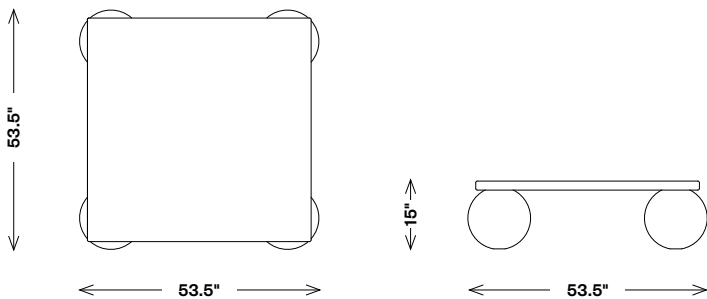

Morro Square Coffee Table

FTA21004

Materials Shown

Travertine

Available in

Travertine
Natural White Oak

Dimensions

Width: 53.5"

Depth: 53.5"

Height: 15"

Finishes