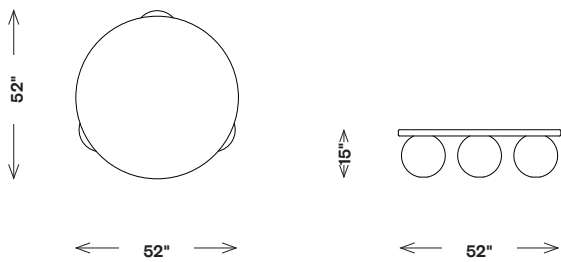

## Morro Large Coffee Table

FTA21003

Materials Shown

**Natural White Oak**

Available in

**Ebonized Oak**

**Bleached Oak**

Dimensions

**Width: 52"**

**Depth: 52"**

**Height: 15"**

Finishes