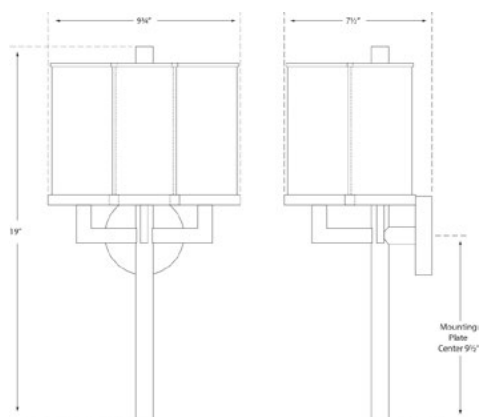

LIAISON TRIPLE SCONCE

KW 2202

MATERIALS SHOWN

ANTIQUE-BURNISHED BRASS
WITH CRACKLE GLASS

AVAILABLE IN

ANTIQUE-BURNISHED BRASS
POLISHED NICKEL
BRONZE

DIMENSIONS

WIDTH: 9.5"
HEIGHT: 19"
EXTENSION: 7.5"
BACKPLATE: 4" ROUND

POLISHED NICKEL WITH
CRACKLE GLASS

AVAILABLE IN

ANTIQUE-BURNISHED BRASS
POLISHED NICKEL
BRONZE

DIMENSIONS

WIDTH: 9.5"
HEIGHT: 19"
EXTENSION: 7.5"
BACKPLATE: 4" ROUND

SOCKET

3 - CANDELABRA

WATTAGE

3 - 60 C
REQUIRES A SMALLER
OUTLET BOX

LIAISON TRIPLE SCONCE

KW 2202

MATERIALS SHOWN

BRONZE WITH
CRACKLE GLASS

AVAILABLE IN

ANTIQUE-BURNISHED BRASS
POLISHED NICKEL
BRONZE

DIMENSIONS

WIDTH: 9.5"
HEIGHT: 19"
EXTENSION: 7.5"
BACKPLATE: 4" ROUND

SOCKET

3 - CANDELABRA

WATTAGE

3 - 60 C
REQUIRES A SMALLER
OUTLET BOX