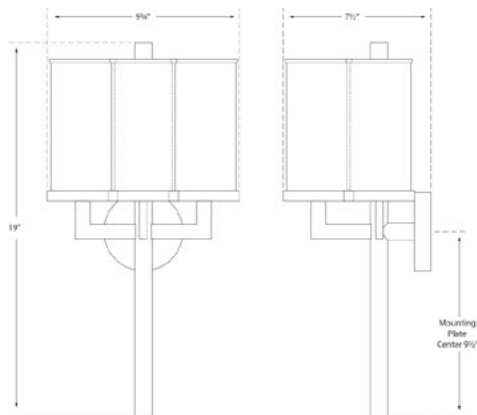

LIAISON TRIPLE SCONCE

KW 2202

MATERIALS SHOWN

ANTIQUE-BURNISHED BRASS
WITH CRACKLE GLASS

AVAILABLE IN

ANTIQUE-BURNISHED BRASS
POLISHED NICKEL
BRONZE

DIMENSIONS

WIDTH: 9.5"
HEIGHT: 19"
EXTENSION: 7.5"
BACKPLATE: 4" ROUND

SOCKET

3 - CANDELABRA

WATTAGE

3 - 60 C
REQUIRES A SMALLER
OUTLET BOX

kelly wearstler

LIAISON TRIPLE SCONCE

KW 2202

MATERIALS SHOWN

POLISHED NICKEL WITH
CRACKLE GLASS

AVAILABLE IN

ANTIQUE-BURNISHED BRASS
POLISHED NICKEL
BRONZE

DIMENSIONS

WIDTH: 9.5"
HEIGHT: 19"
EXTENSION: 7.5"
BACKPLATE: 4" ROUND

SOCKET

3 - CANDELABRA

WATTAGE

WIDTH: 9.5"
HEIGHT: 19"
EXTENSION: 7.5"
BACKPLATE: 4" ROUND

SOCKET

3 - CANDELABRA

WATTAGE

3 - 60 C
REQUIRES A SMALLER
OUTLET BOX