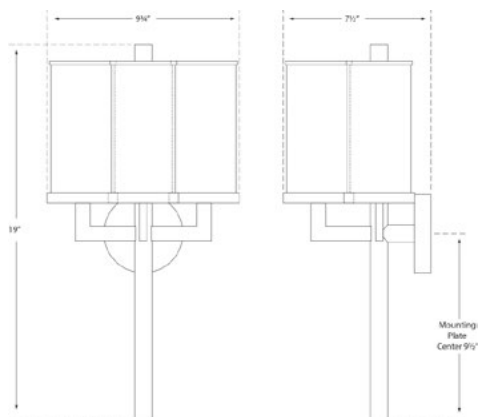

LIAISON TRIPLE SCONCE

KW 2202

MATERIALS SHOWN

ANTIQUE-BURNISHED BRASS
WITH CRACKLE GLASS

AVAILABLE IN

ANTIQUE-BURNISHED BRASS
POLISHED NICKEL
BRONZE

DIMENSIONS

WIDTH: 9.5"
HEIGHT: 19"
EXTENSION: 7.5"
BACKPLATE: 4" ROUND

SOCKET

3 - CANDELABRA

WATTAGE

3 - 60 C
REQUIRES A SMALLER
OUTLET BOX

kelly wearstler

LIAISON TRIPLE SCONCE

KW 2202

MATERIALS SHOWN

POLISHED NICKEL WITH
CRACKLE GLASS

AVAILABLE IN

ANTIQUE-BURNISHED BRASS
POLISHED NICKEL
BRONZE

DIMENSIONS

WIDTH: 9.5"
HEIGHT: 19"
EXTENSION: 7.5"
BACKPLATE: 4" ROUND

SOCKET

3 - CANDELABRA

WATTAGE

WIDTH: 9.5"
HEIGHT: 19"
EXTENSION: 7.5"
BACKPLATE: 4" ROUND

SOCKET

3 - CANDELABRA

WATTAGE

3 - 60 C
REQUIRES A SMALLER
OUTLET BOX