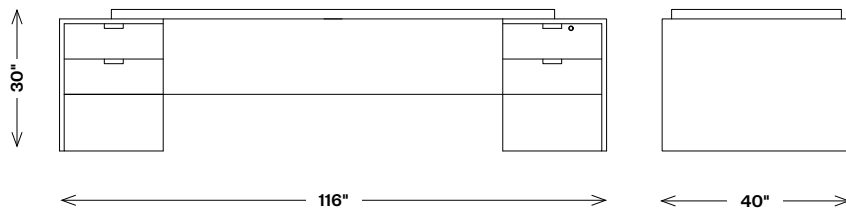

Truss Desk

FTA21001

Materials Shown

**Warm Stained Sanblasted Douglas Fir
with Rosso Levanto Marble Top**

Dimensions

Width: 116"

Depth: 40"

Height: 30"