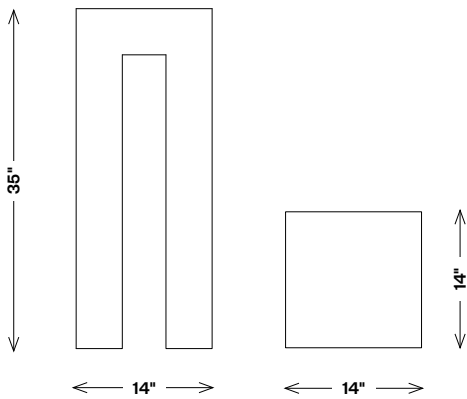

Piru Tall Plinth

FTA20065-BLFR-35

Materials Shown

Sandblasted Bleached Douglas Fir

Dimensions

Width: 14"

Depth: 14"

Height: 35"