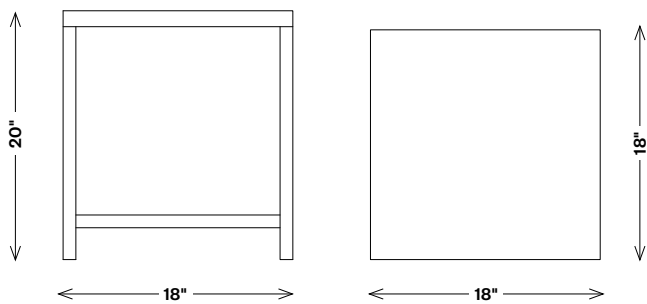

Balthus Tall Side Table

FTA20066-BZ

Materials Shown

Textured Burnished Brass

Dimensions

Width: 18"

Depth: 18"

Height: 20"