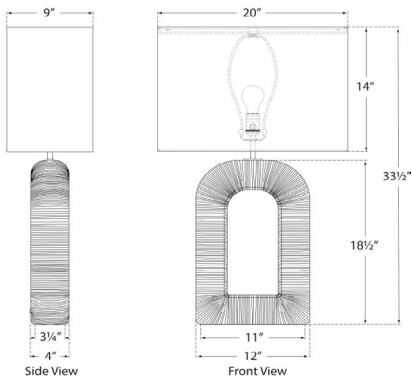

Utopia Large Combed Table Lamp

KW3072AI-L

Materials Shown

Aged Iron With Linen Shade

Available in

Gild With Linen Shade

Aged Iron With Linen Shade

Dimensions

Height: 33.5"

Width: 20"

Base: 3.25" x 11" Rectangle

Socket

E26 Dimmer

Wattage

15 LED A19

Weight

55lbs