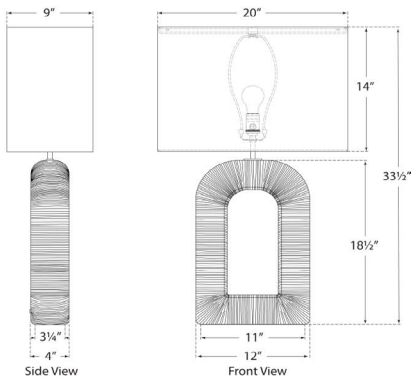

Utopia Large Combed Table Lamp

KW3072G-L

Materials Shown

Gild With Linen Shade

Available in

Gild With Linen Shade
Aged Iron With Linen Shade

Dimensions

Height: 33.5"

Width: 20"

Base: 3.25" x 11" Rectangle

Socket

E26 Dimmer

Wattage

15 LED A19

Weight

55lbs

Height: 33.5"

Width: 20"

Base: 3.25" x 11" Rectangle

Socket

E26 Dimmer

Wattage

15 LED A19

Weight

55lbs