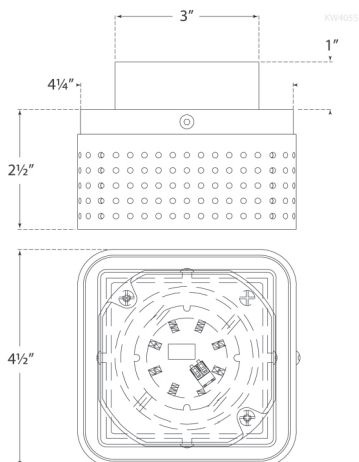

PRECISION PETITE FLUSH MOUNT

KW4055AB-CDG

MATERIALS SHOWN

Antique Burnished Brass
With Clouded Glass

AVAILABLE IN

Antique Burnished Brass
Bronze
Polished Nickel

DIMENSIONS

Height: 2.5"
width: 4.5"

SOCKET

Dedicated LED

WATTAGE

12w (1000lm)