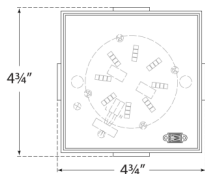

Side View

Materials Shown

**Antique-Burnished Brass with
Alabaster**

Available in

**Antique-Burnished Brass
Bronze
Polished Nickel**

Dimensions

**Height: 4.5"
Width: 4.75"
Canopy: 4.5" Square**

Socket

Dedicated LED

Wattage

15w (1300lm)

Weight

4lbs