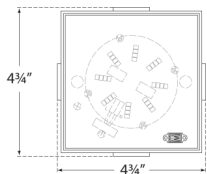

Side View

Materials Shown

Polished Nickel with Alabaster

Available in

**Antique-Burnished Brass
Bronze**

Polished Nickel

Dimensions

Height: 4.5"

Width: 4.75"

Canopy: 4.5" Square

Socket

Dedicated LED

Wattage

15w (1300lm)

Weight

4lbs