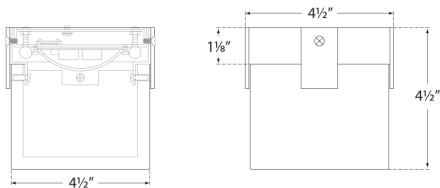

Covet Petite Flush Mount

KW4112BZ-ALB

Side View