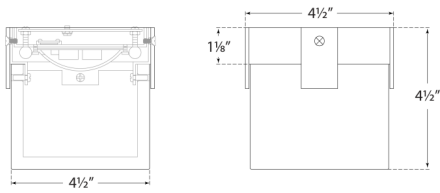

Covet Petite Flush Mount

KW4112AB-ALB

Side View