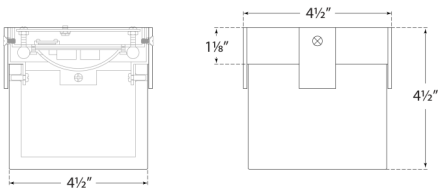

Covet Petite Flush Mount

KW4112PN-ALB

Side View