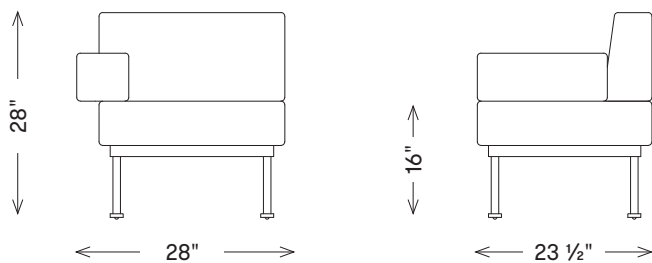

VIVANT LOUNGE CHAIR

FCL20017

MATERIALS SHOWN

Blackened Stainless Steel

AVAILABLE IN

Blackened Stainless Steel

DIMENSIONS

Width: 28"
Depth: 23 1/2"
Height: 28"
Seat Height: 16"

FINISHES